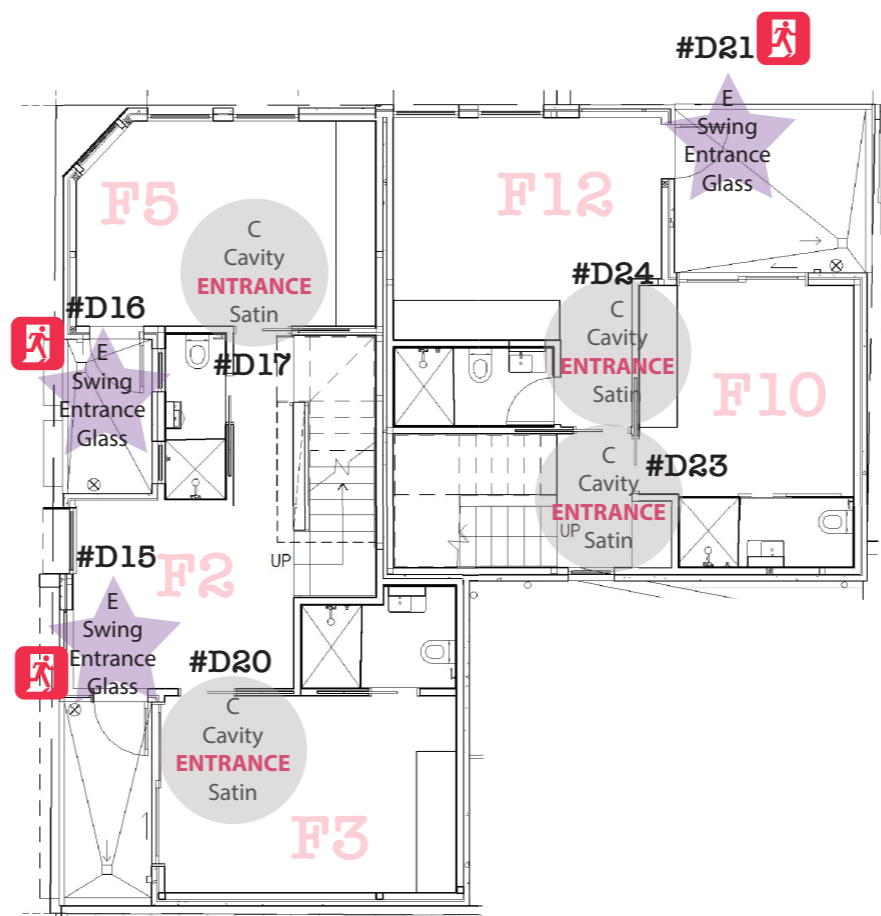

Ground Level

1st Level

2nd Level

A

Kwikset Satin Chrome Reno Round Entrance Lever Set

☆☆☆☆ No reviews yet I/N: 0216767

1

\$82.32

B

Kwikset Satin Chrome Reno Round Privacy Lever Set

☆☆☆☆ No reviews yet I/N: 0216849

2

\$72.24

C

Lockwood

Lockwood Satin Pearl Sliding Cavity Entrance Set

★★★★★ 5 (1) I/N: 4180400

5

\$54

delf

Delf Trade Satin Chrome Edge Pull Sliding Door Handle

★★★★★ 5 (1) I/N: 4311282

5

\$12.47

Select your preferred purchase method

In-Store Click & Collect Delivery

Fairfield

In stock. Find in stock. Add to Bag 14

D

Delf Trade Matt Black Round Privacy Cavity Sliding Door Set

★★★★★ 5 (1) I/N: 0094828