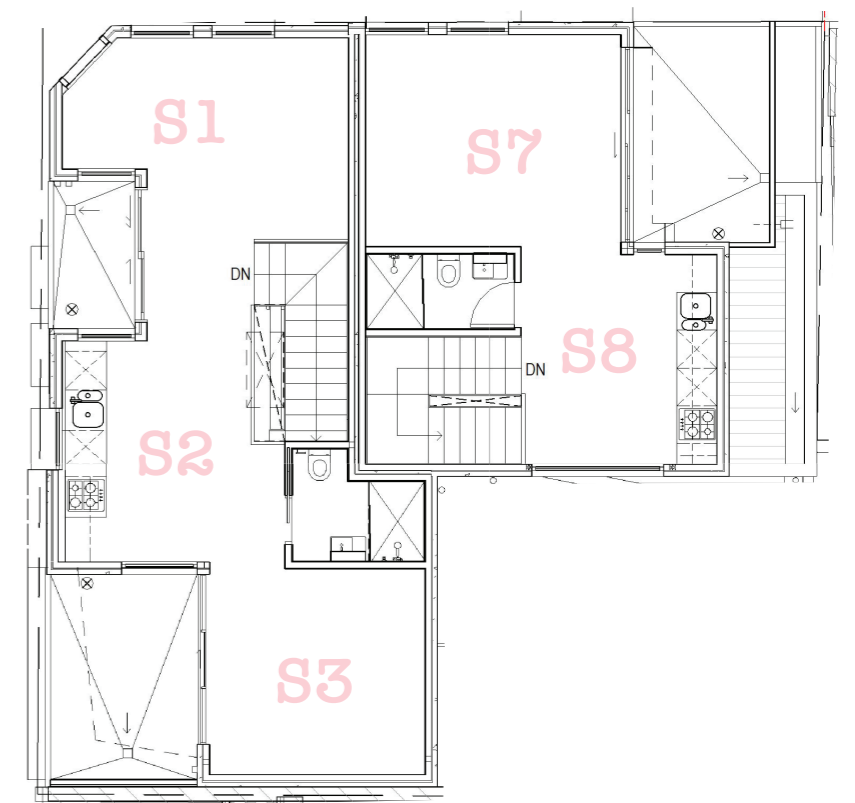

Ground Level

1st Level

2nd Level

A

Kwikset Satin Chrome Reno Round Entrance Lever Set

☆☆☆☆ No reviews yet I/N: 0216767

1

\$82.32

B

Kwikset Satin Chrome Reno Round Privacy Lever Set

☆☆☆☆ No reviews yet I/N: 0216849

2

\$72.24

C

Lockwood

Lockwood Satin Pearl Sliding Cavity Entrance Set