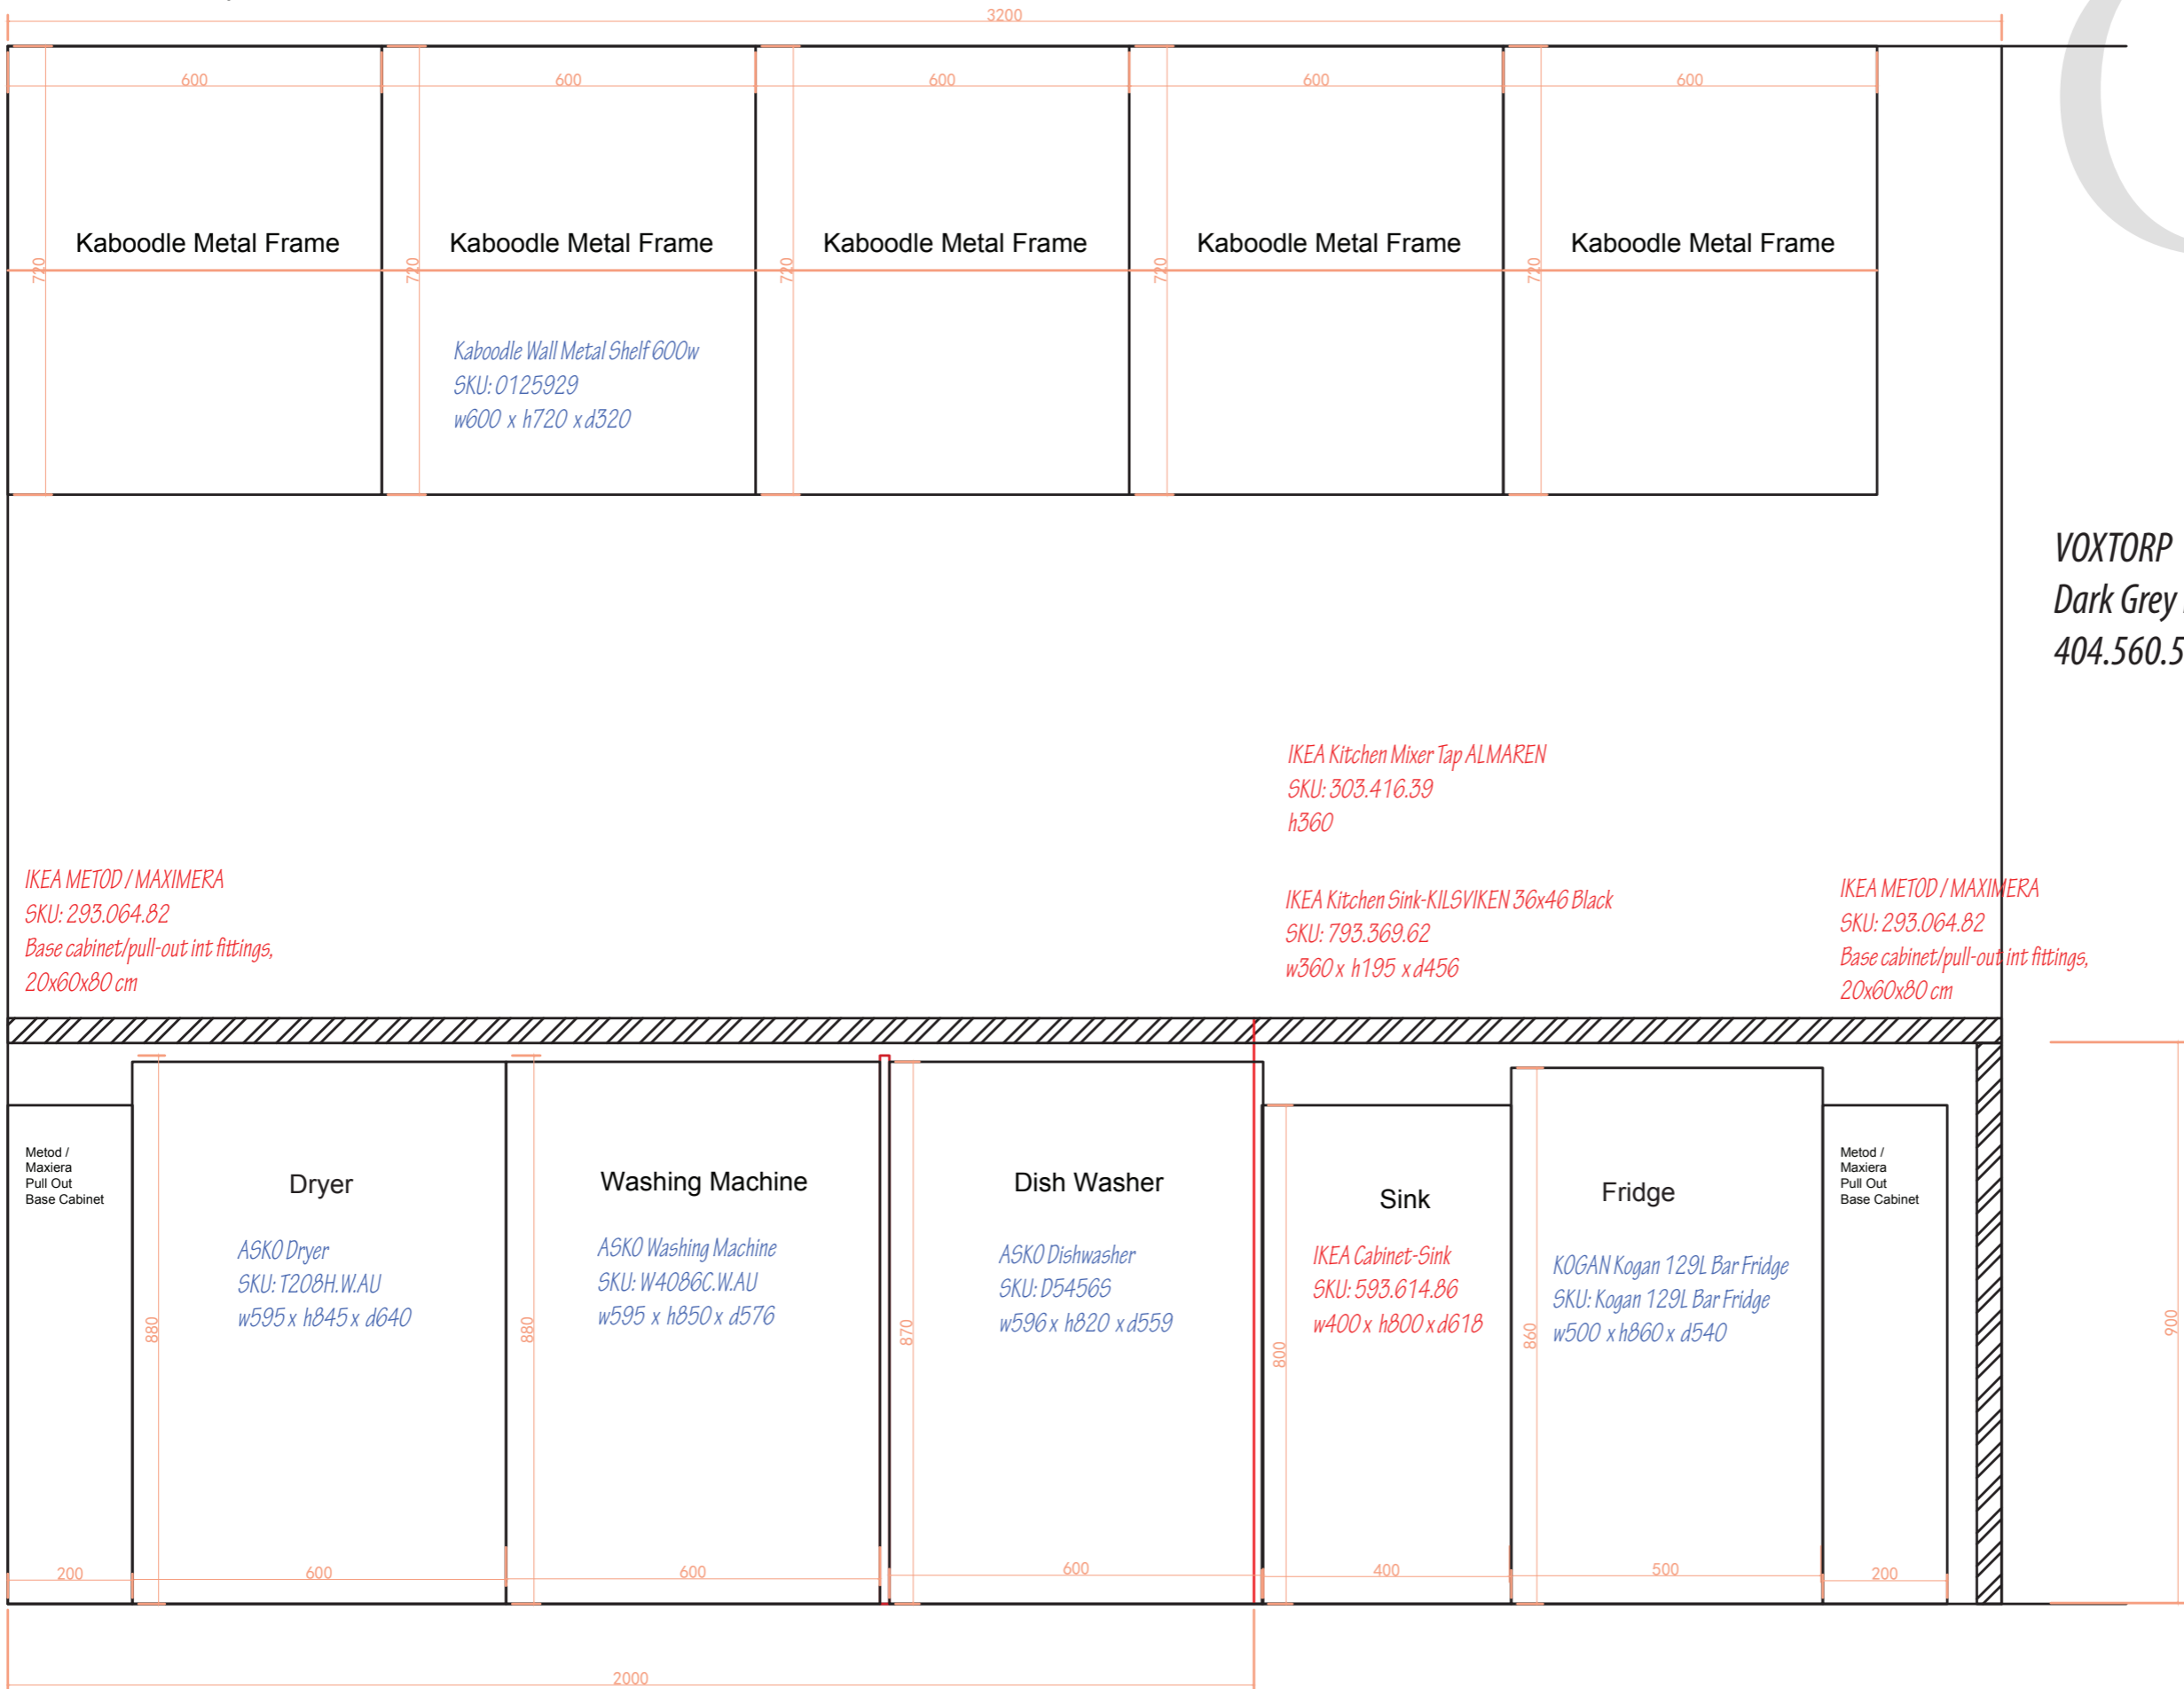

LG_L2-S7-Kitchen

IKEA KASKER worktop,
grey stone effect/quartz 4 cm
SKU: 203.900.22

S2

VOXTORP
 Dark Grey Foil & Particle Board
 404.560.50

IKEA KASKER worktop,
 grey stone effect/quartz 2 cm
 SKU: 203.900.22
 w3540 h20 d670

G6

LG_L0-G6-Laundry

G1

Rp_L0-G1-Laundry

VOXTORP
 Dark Grey Foil & Particle Board
 404.560.50

*IKEA KASER worktop, 4 cm
 dark grey stone effect/quartz
 SKU: 403.900.21*
 with WaterFall