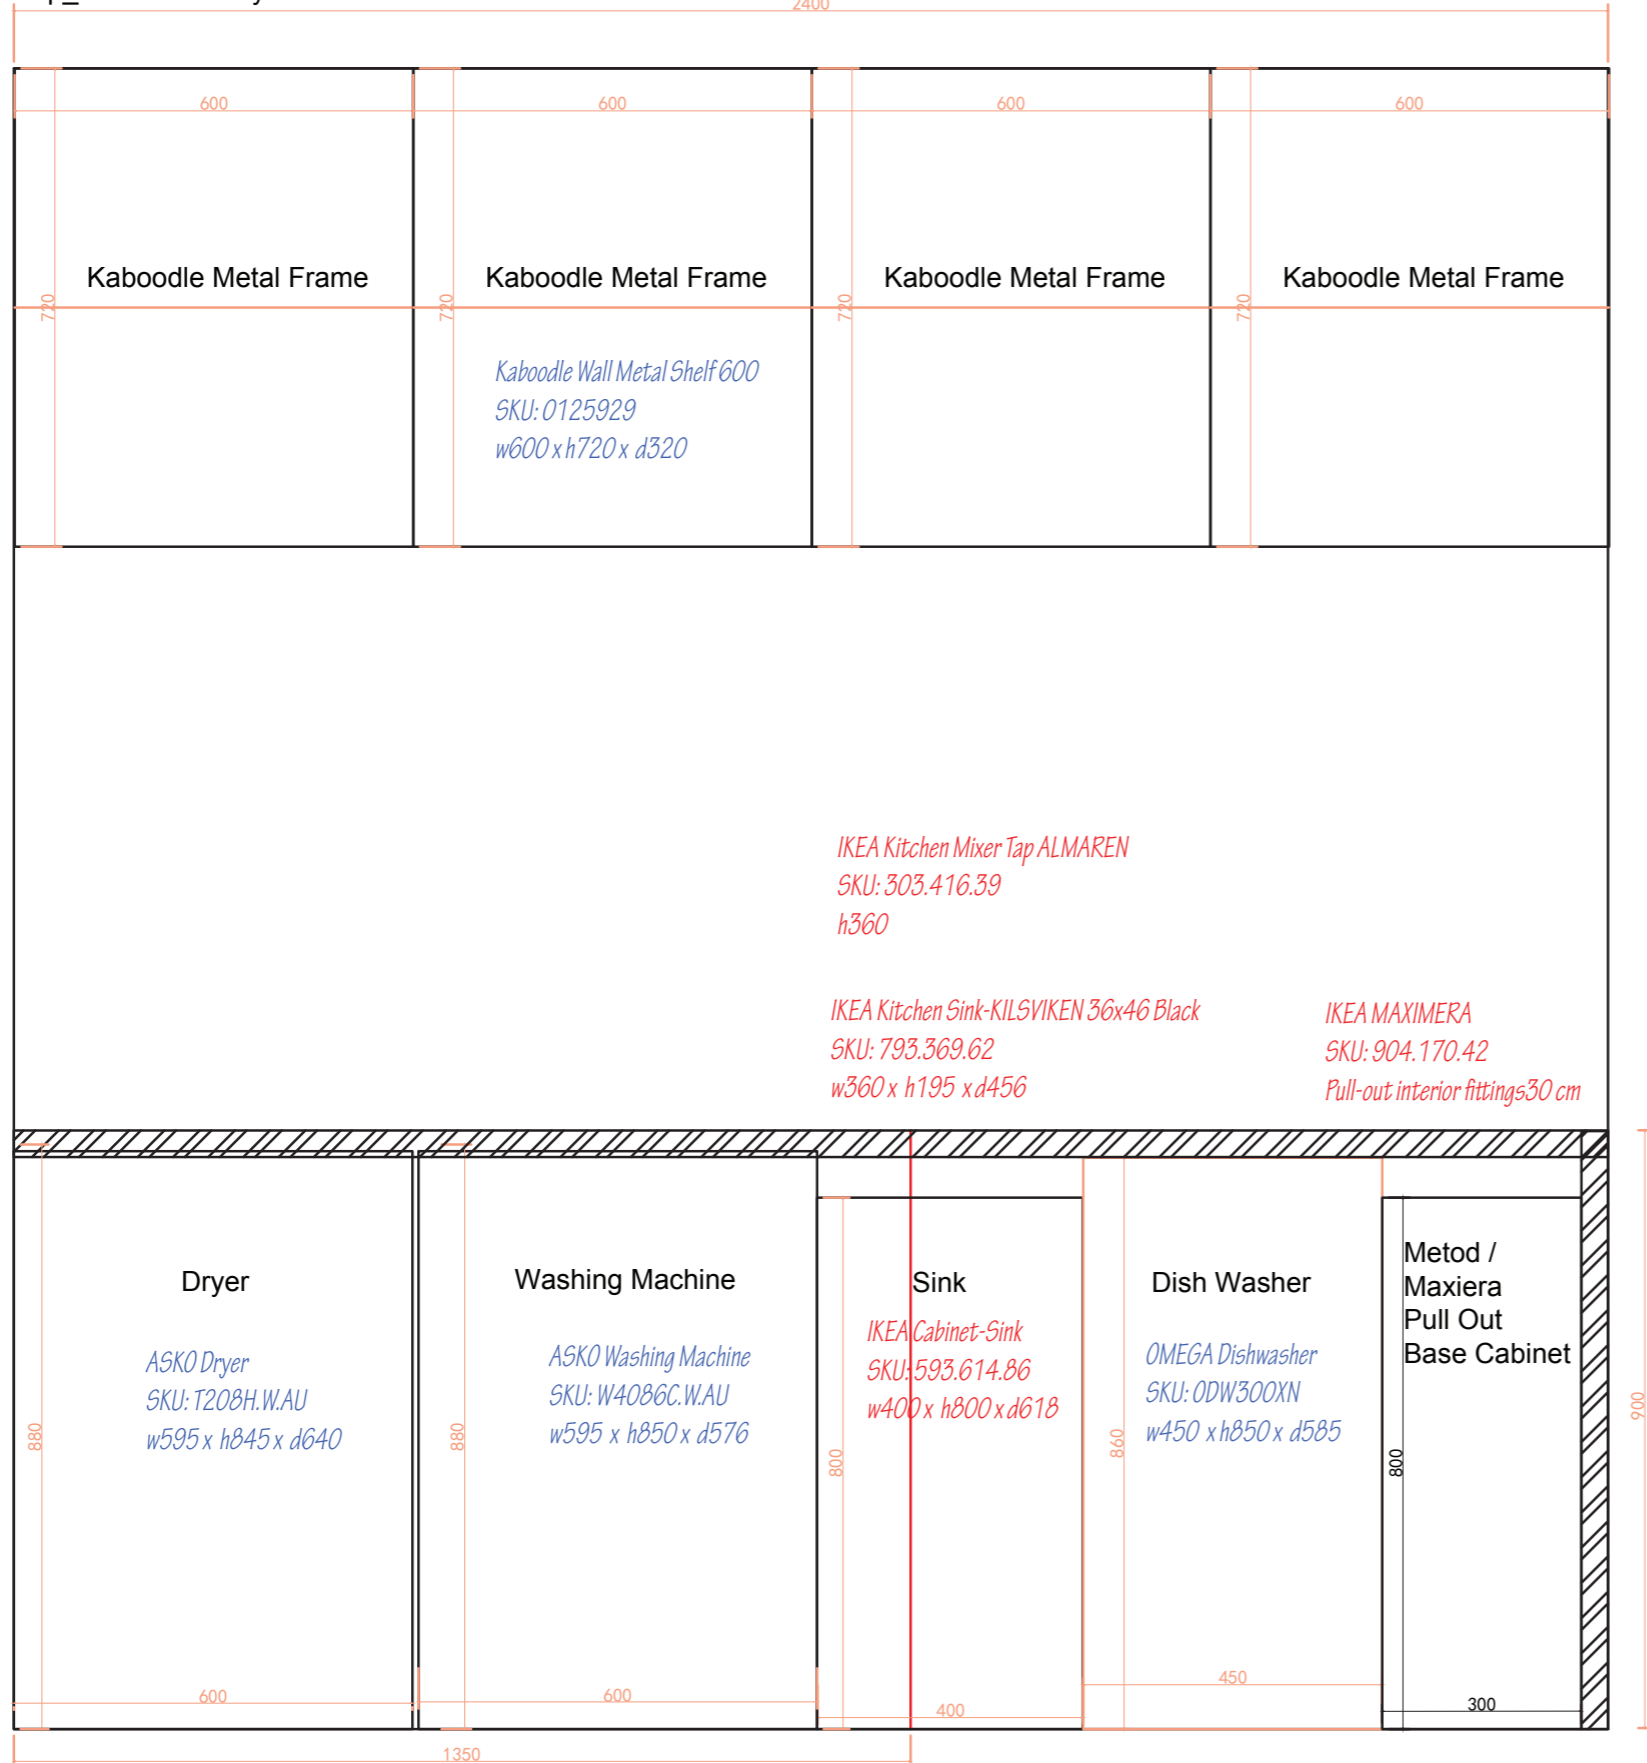

LG_L2-S7-Kitchen

IKEA KASKER worktop,
grey stone effect/quartz 4 cm
SKU: 203.900.22

S2

VOXTORP
 Dark Grey Foil & Particle Board
 404.560.50

IKEA KASKER worktop,
 grey stone effect/quartz 2 cm
 SKU: 203.900.22
 w3540 h20 d670

G6

LG_L0-G6-Laundry

G1

Rp_L0-G1-Laundry

VOXTORP
 Dark Grey Foil & Particle Board
 404.560.50

*IKEA KASER worktop, 4 cm
 dark grey stone effect/quartz
 SKU: 403.900.21*
 with WaterFall