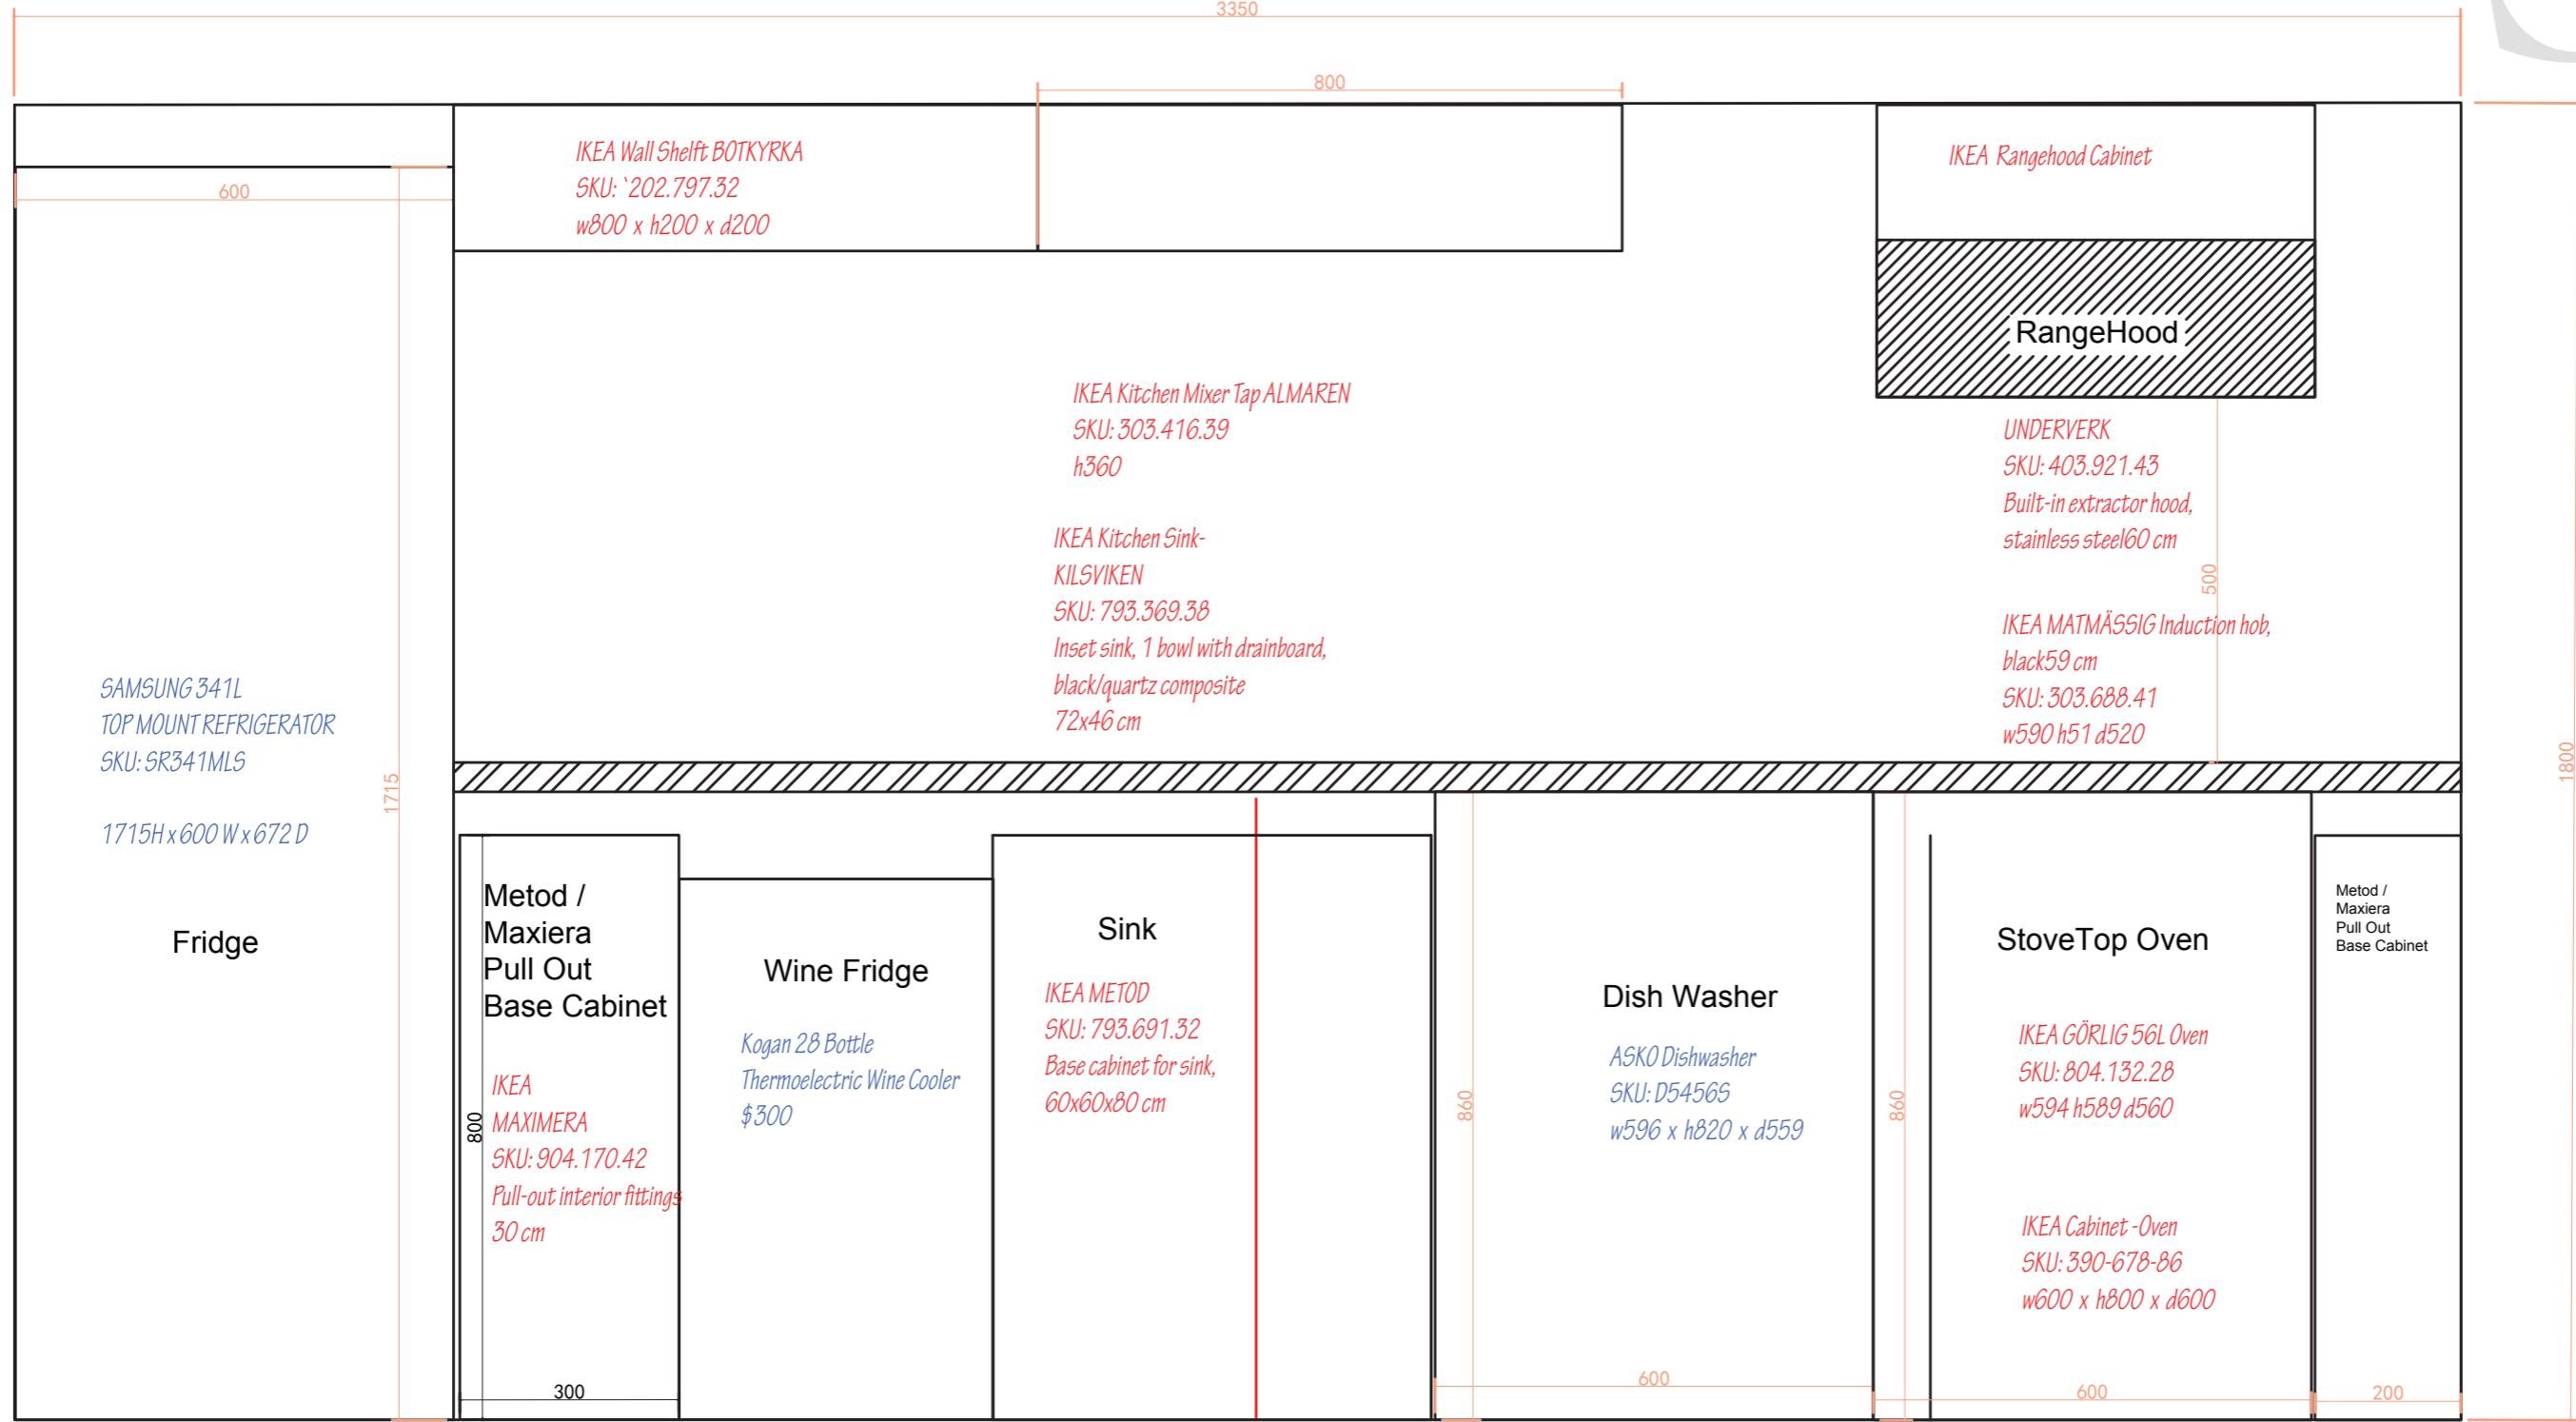

LG_L2-S7-Kitchen

IKEA KASKER worktop,
grey stone effect/quartz 4 cm
SKU: 203.900.22

S2

VOXTORP
 Dark Grey Foil & Particle Board
 404.560.50

IKEA KASKER worktop,
 grey stone effect/quartz 2 cm
 SKU: 203.900.22
 w3540 h20 d670

G6

LG_L0-G6-Laundry

G1

Rp_L0-G1-Laundry

VOXTORP
 Dark Grey Foil & Particle Board
 404.560.50

*IKEA KASER worktop, 4 cm
 dark grey stone effect/quartz
 SKU: 403.900.21*
 with WaterFall