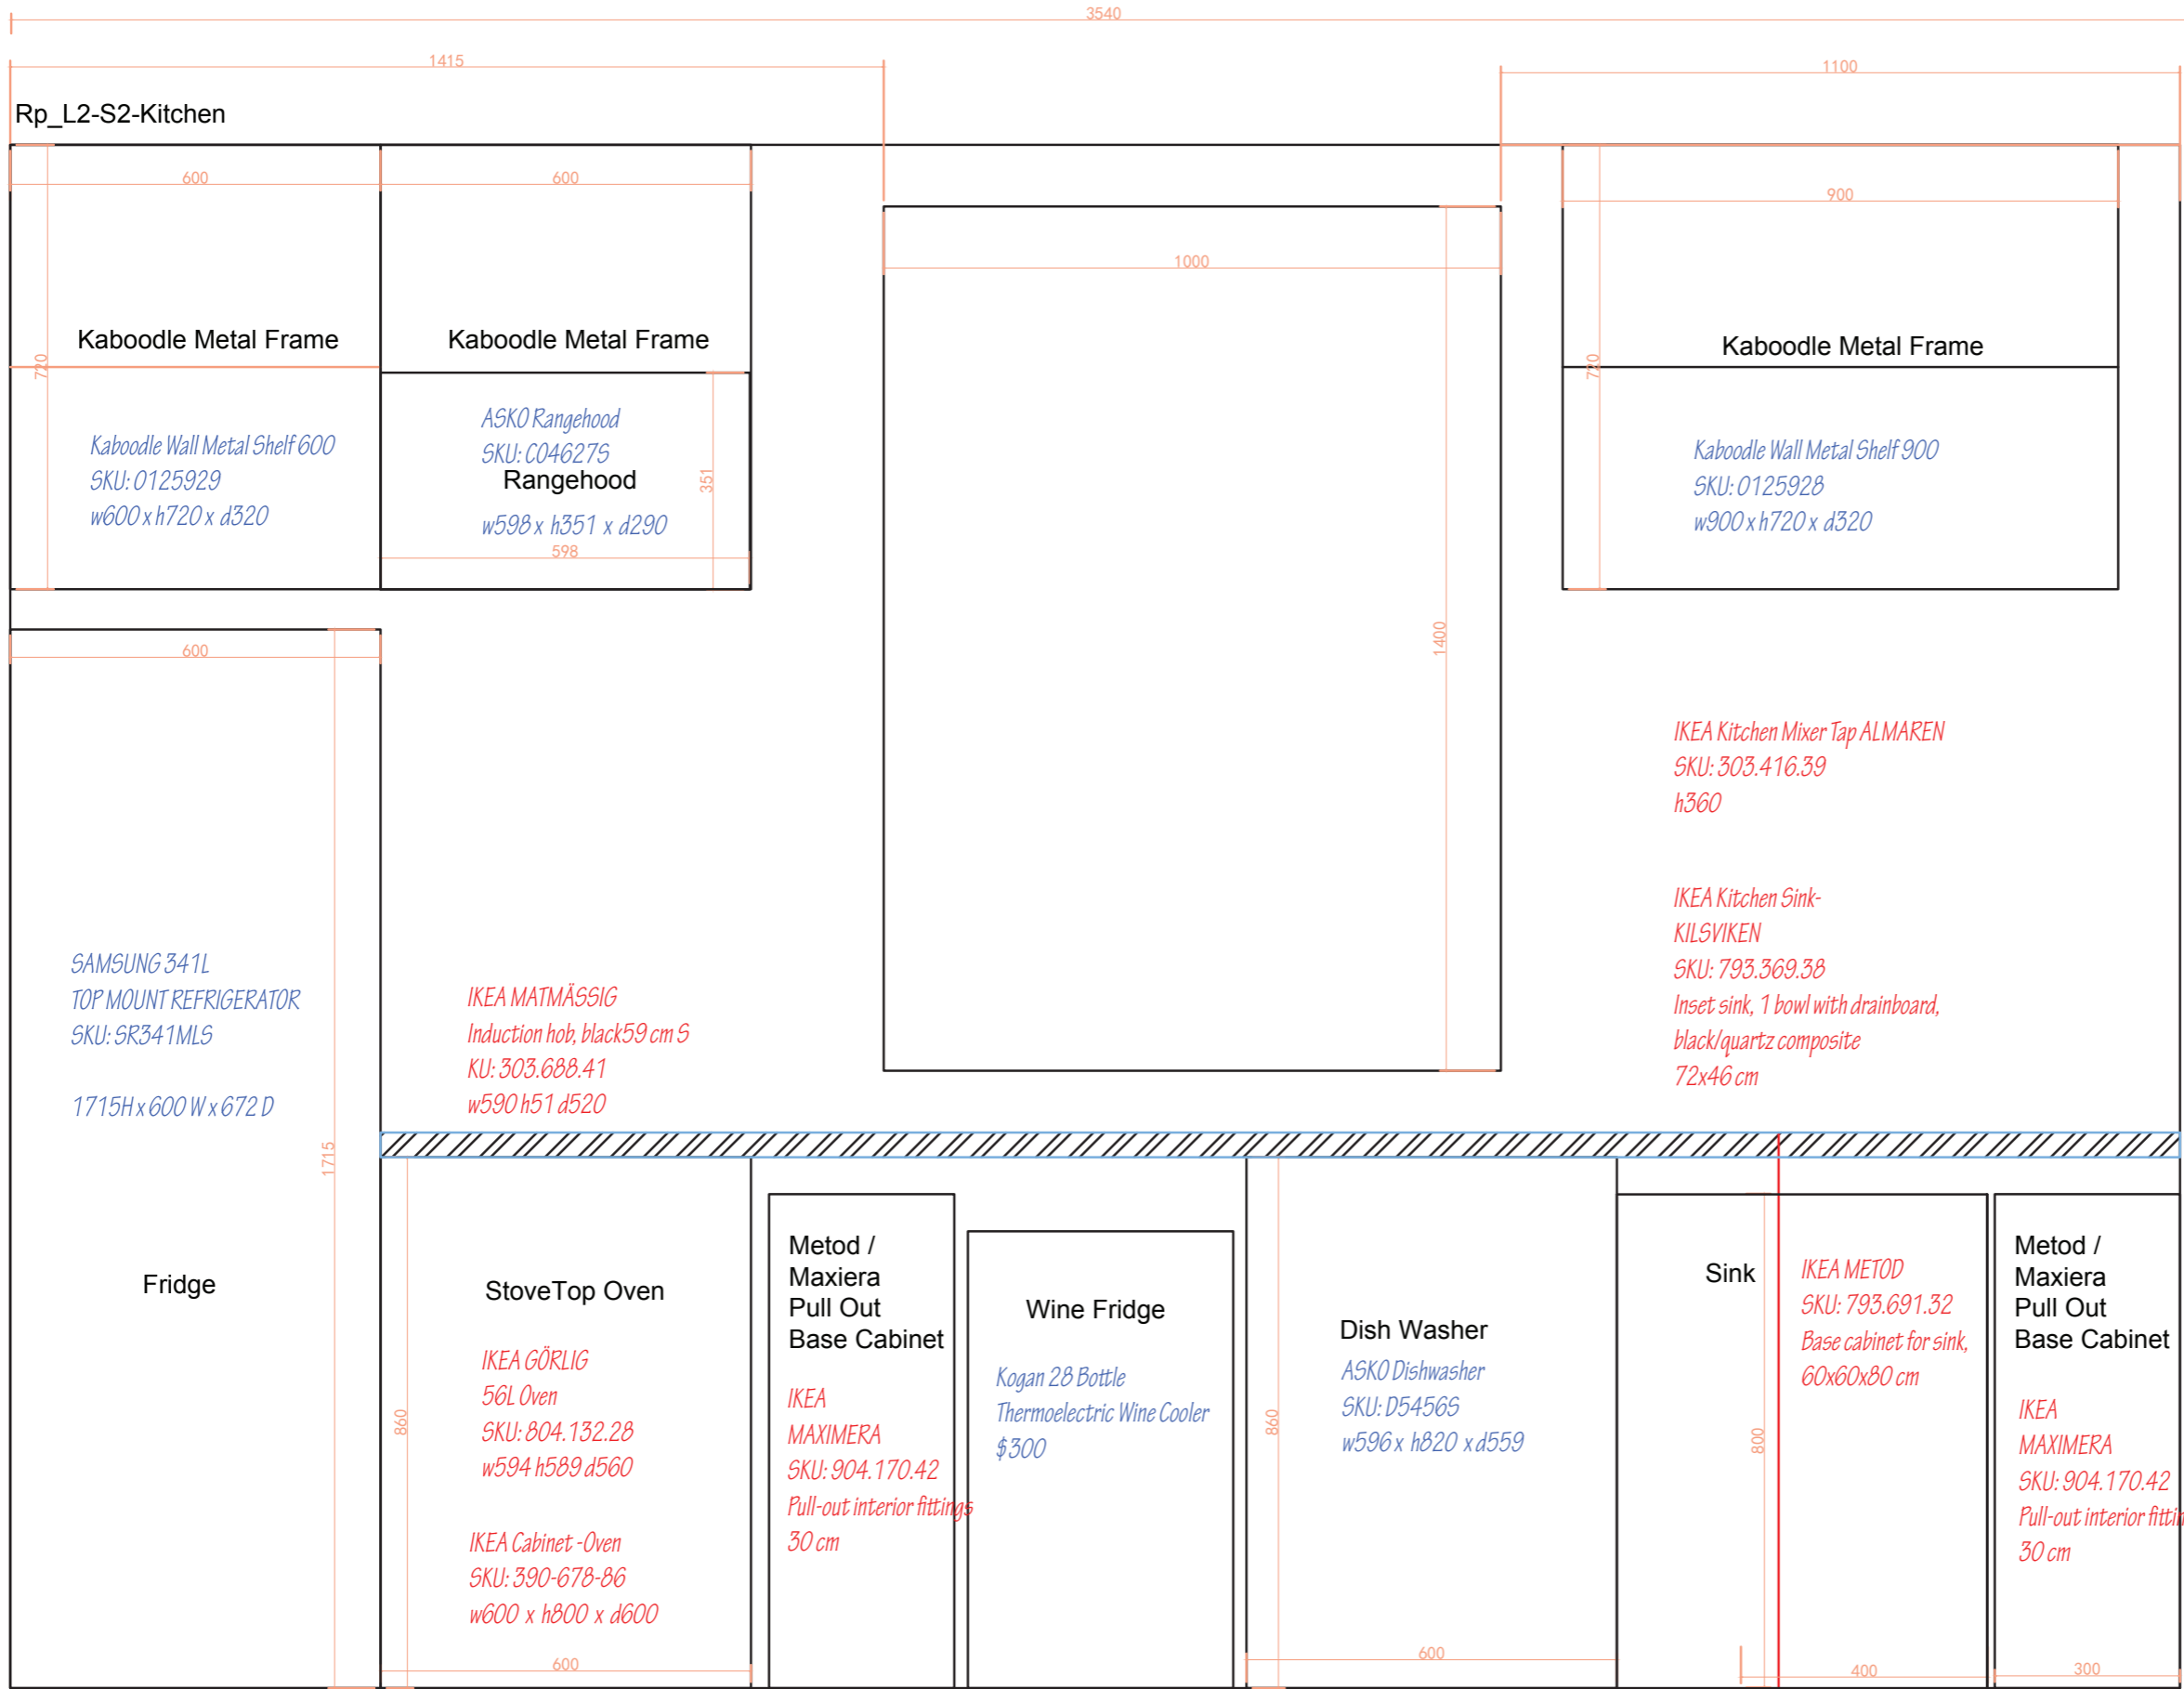

LG_L2-S7-Kitchen

IKEA KASKER worktop,
grey stone effect/quartz 4 cm
SKU: 203.900.22

S2

VOXTORP
 Dark Grey Foil & Particle Board
 404.560.50

IKEA KASKER worktop,
 grey stone effect/quartz 2 cm
 SKU: 203.900.22
 w3540 h20 d670

G6

LG_L0-G6-Laundry

G1

Rp_L0-G1-Laundry

VOXTORP
 Dark Grey Foil & Particle Board
 404.560.50

*IKEA KASER worktop, 4 cm
 dark grey stone effect/quartz
 SKU: 403.900.21*
 with WaterFall