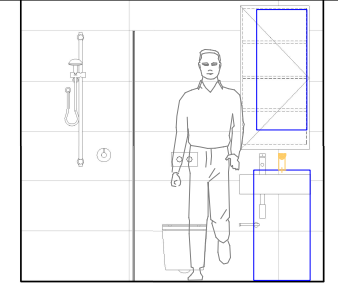

LG - L1 Bathroom F13