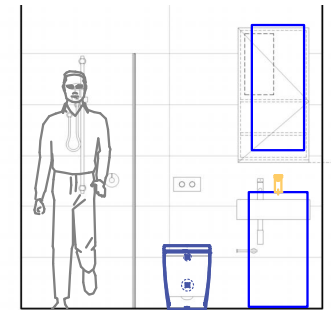

LG - L1 Bathroom S9