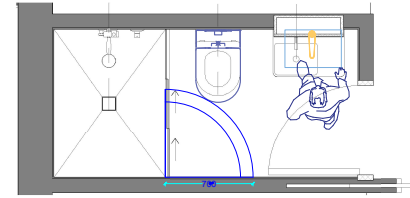

LG - L1 Bathroom F13