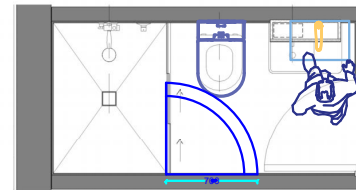

LG - L1 Bathroom S9