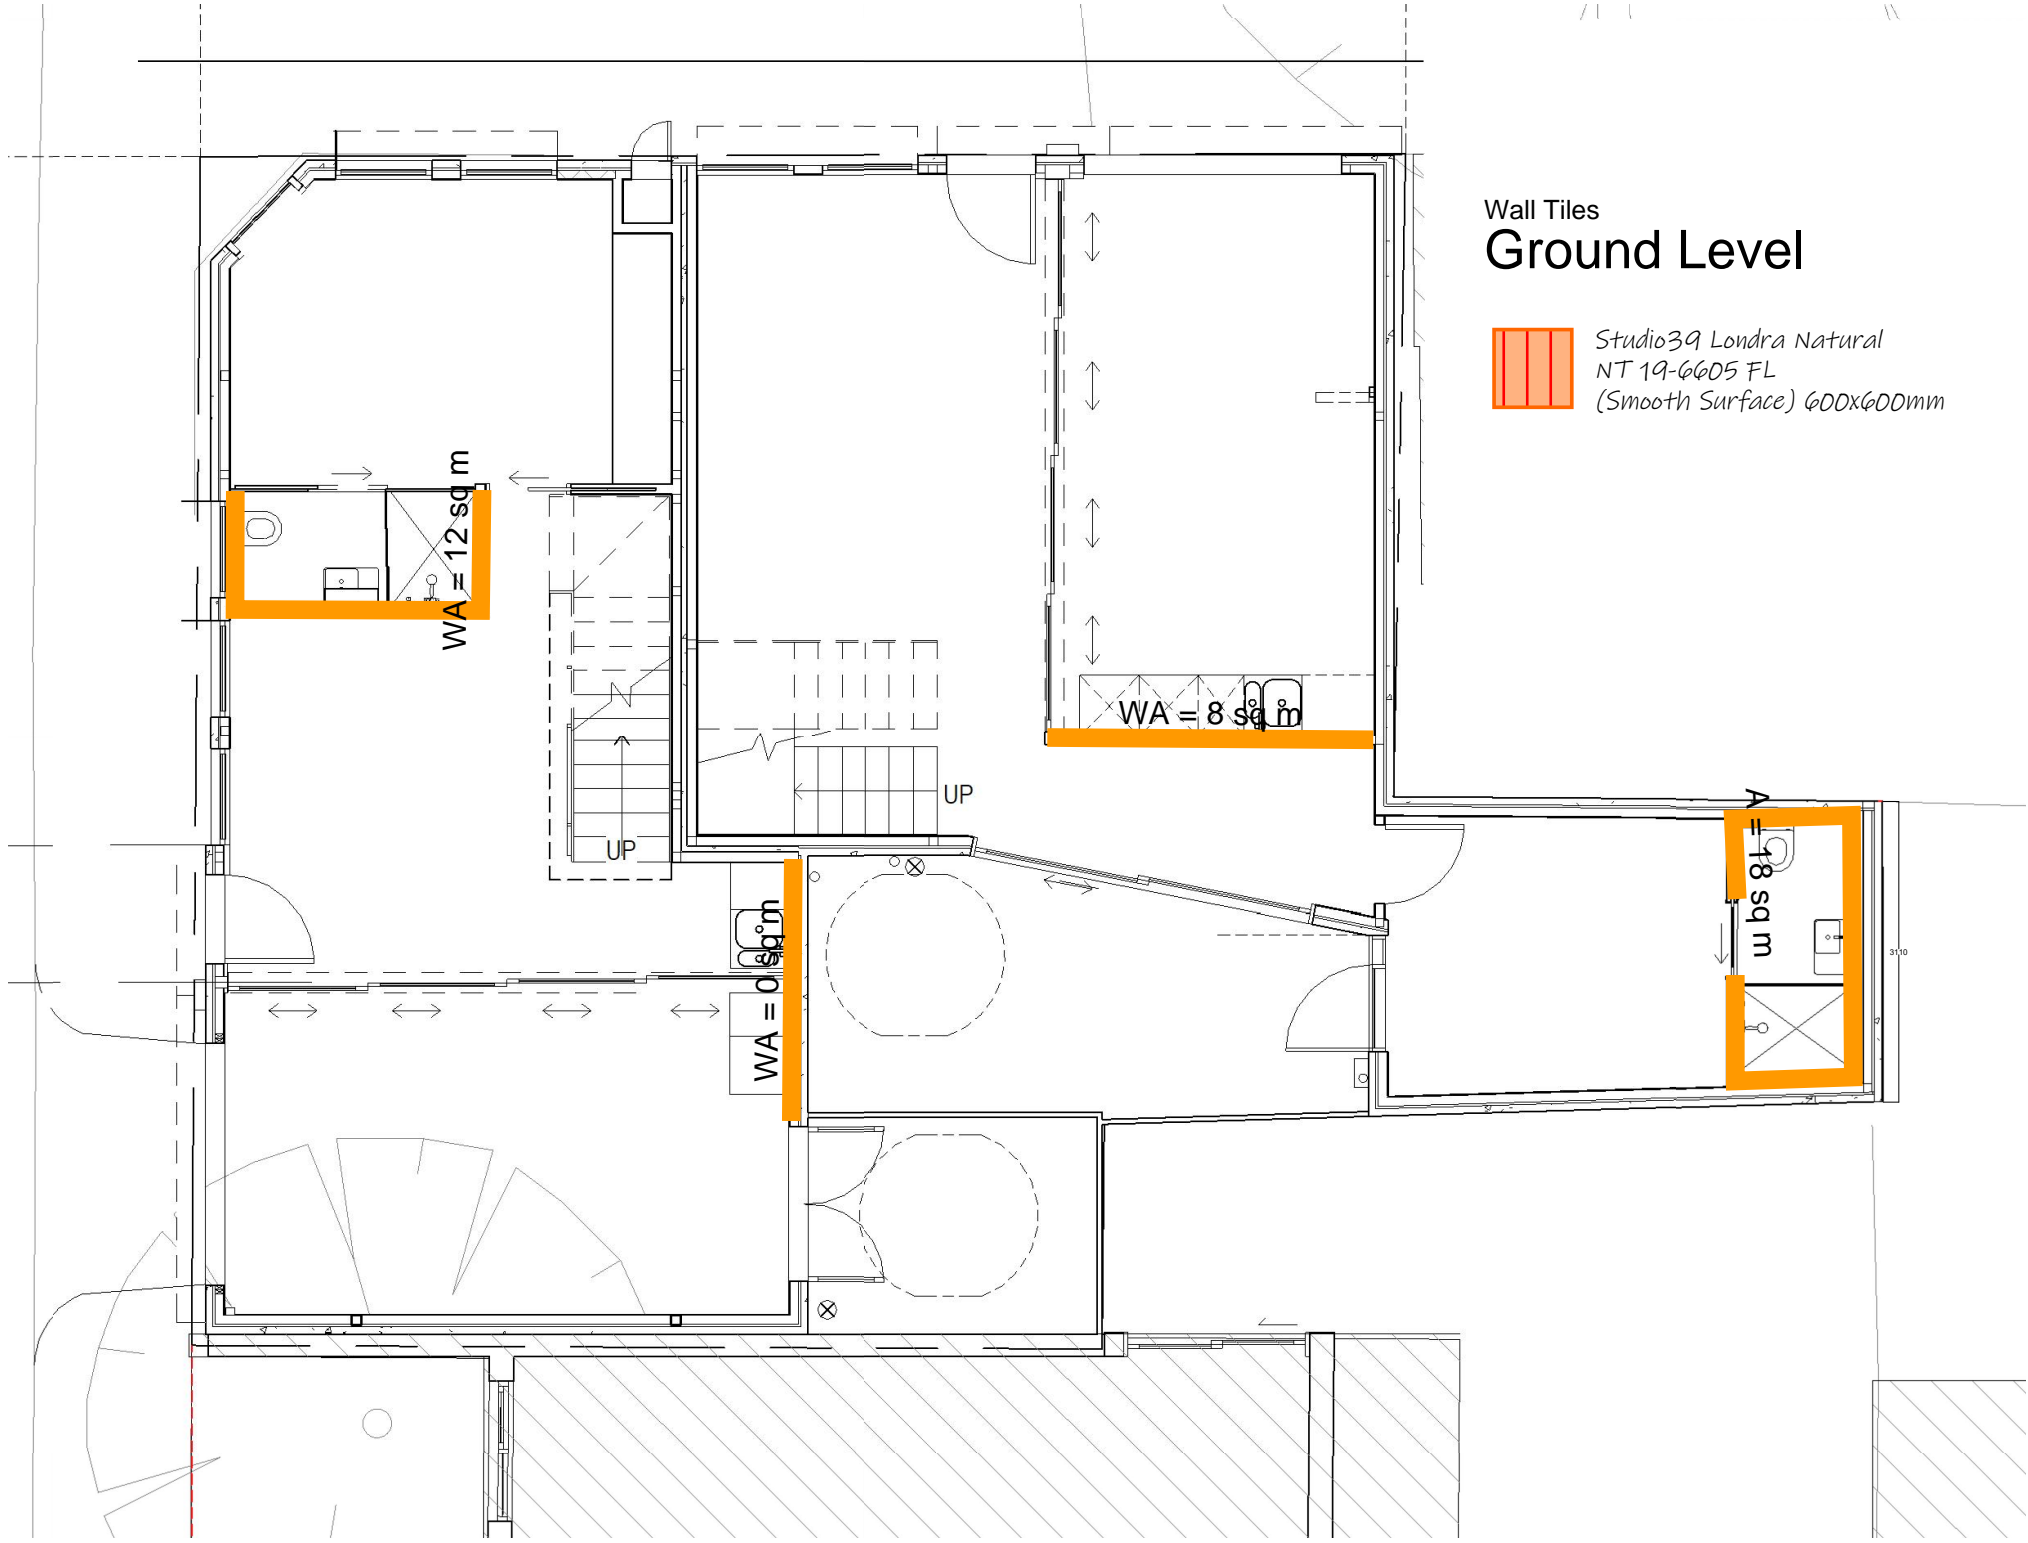

# Wall Tiles Ground Level

Studio39 Londra Natural  
NT 19-6005 FL  
(Smooth Surface) 600x600mm

WA = 12 sq m

WA = 8 sq m

WA = 0 sq m

WA = 18 sq m

Wall Tiles  
**First Level**

-  *Studio39 Londra Natural*  
*NT 19-6605 FL*  
*(Smooth Surface) 600x600mm*

Wall Tiles  
**Second Level**

 Studio39 Londra Natural  
NT 19-6605 FL  
(Smooth Surface) 600x600mm