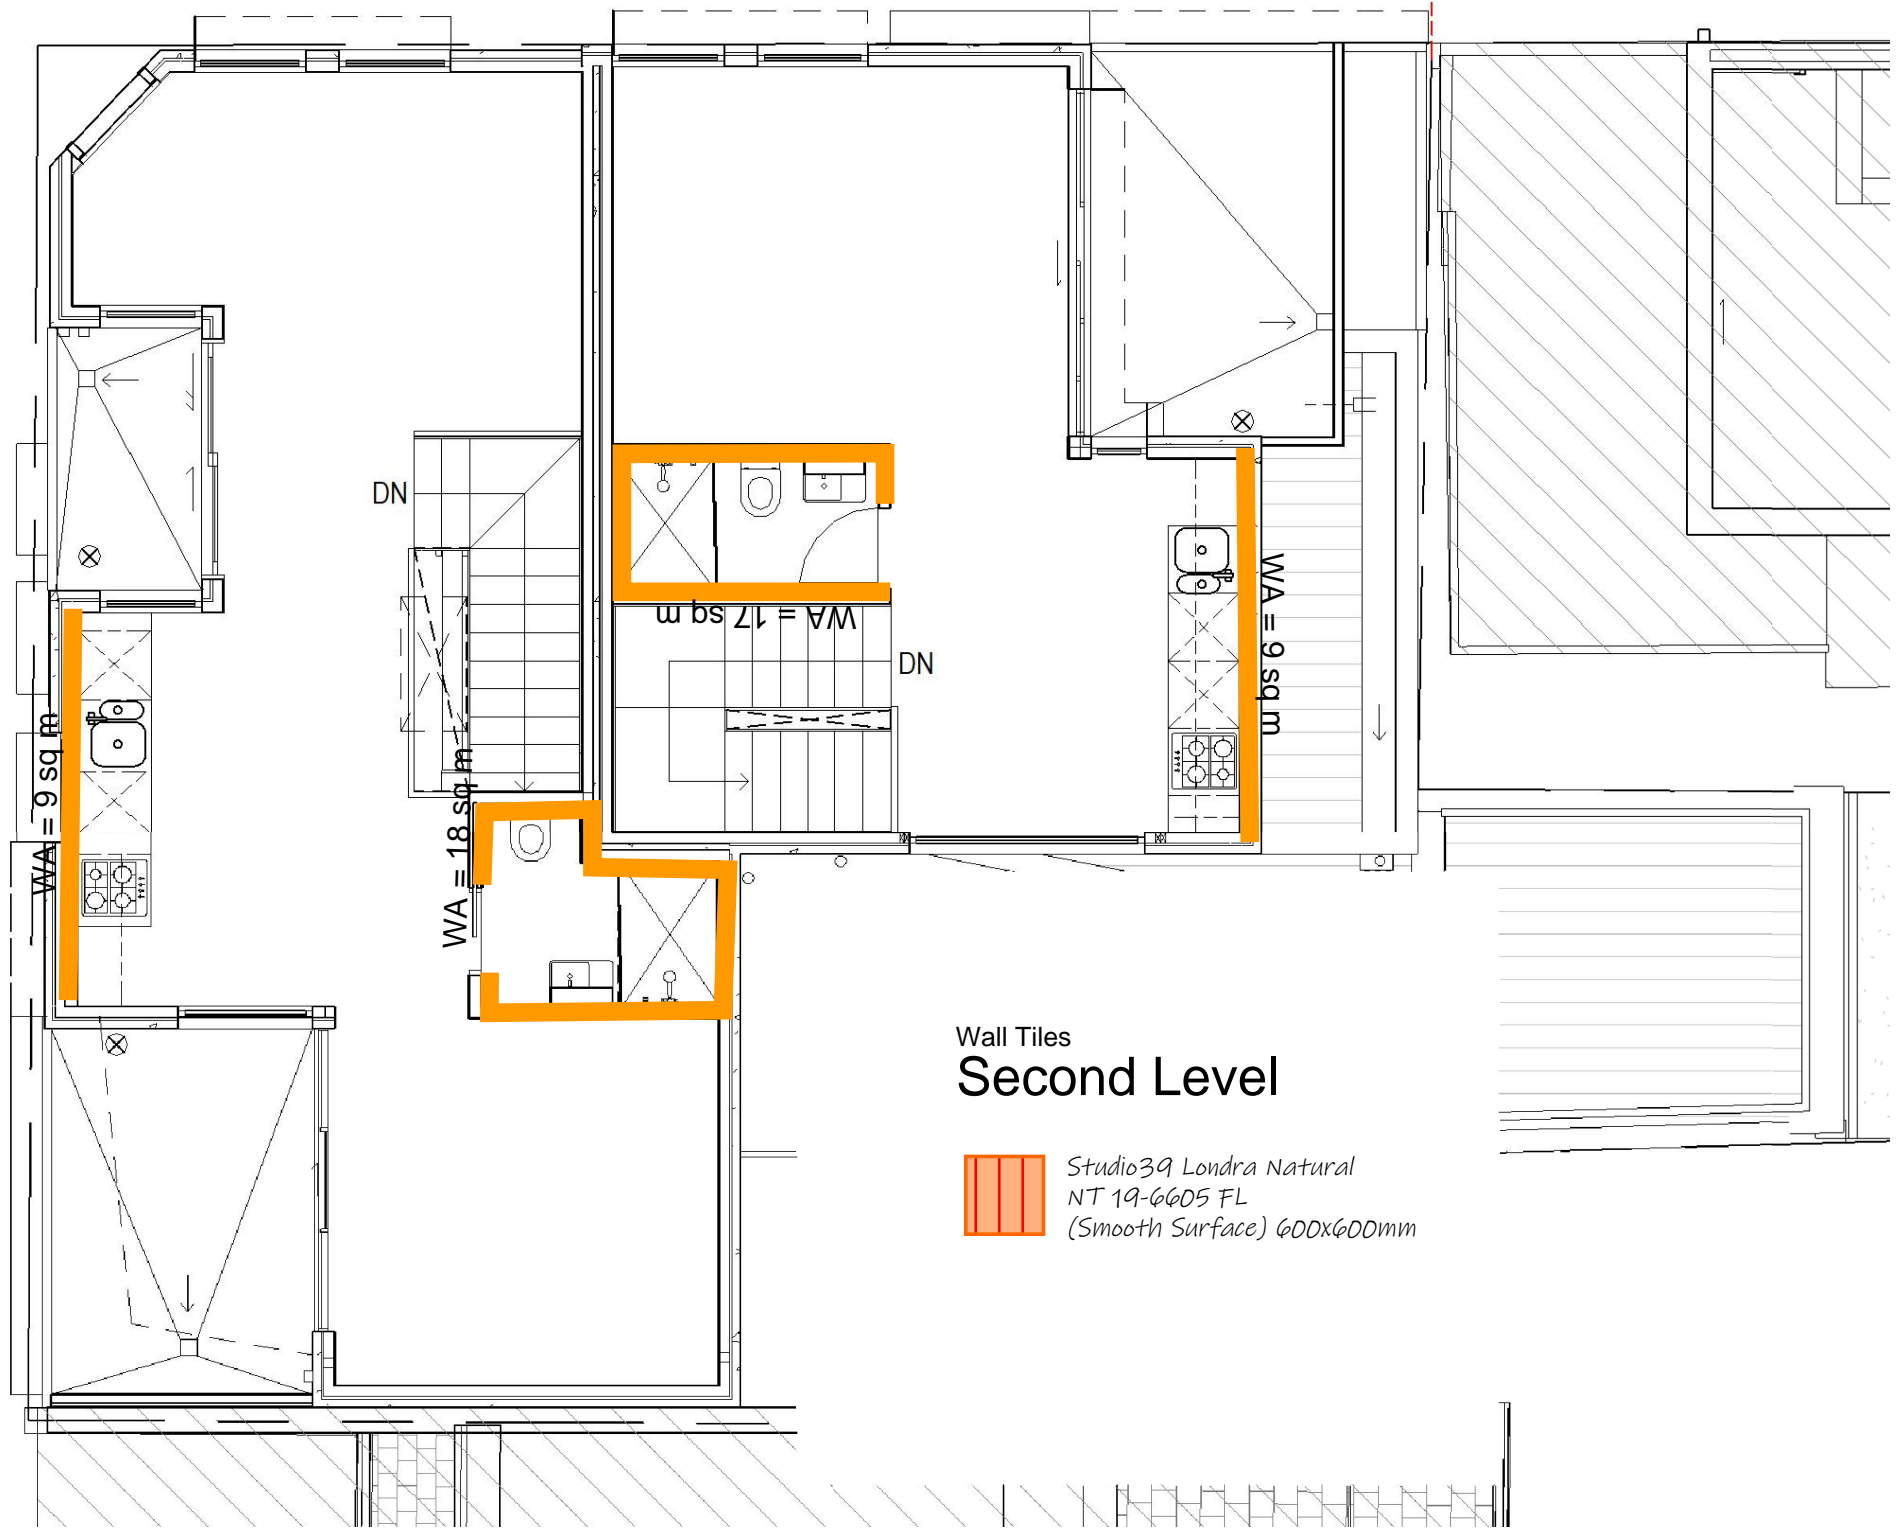

# Wall Tiles Ground Level

Studio39 Londra Natural  
NT 19-6005 FL  
(Smooth Surface) 600x600mm

WA = 12 sq m

WA = 8 sq m

WA = 0 sq m

WA = 18 sq m

Wall Tiles  
**First Level**

-  *Studio39 Londra Natural*  
*NT 19-6605 FL*  
*(Smooth Surface) 600x600mm*

Wall Tiles  
**Second Level**

 Studio39 Londra Natural  
NT 19-6605 FL  
(Smooth Surface) 600x600mm