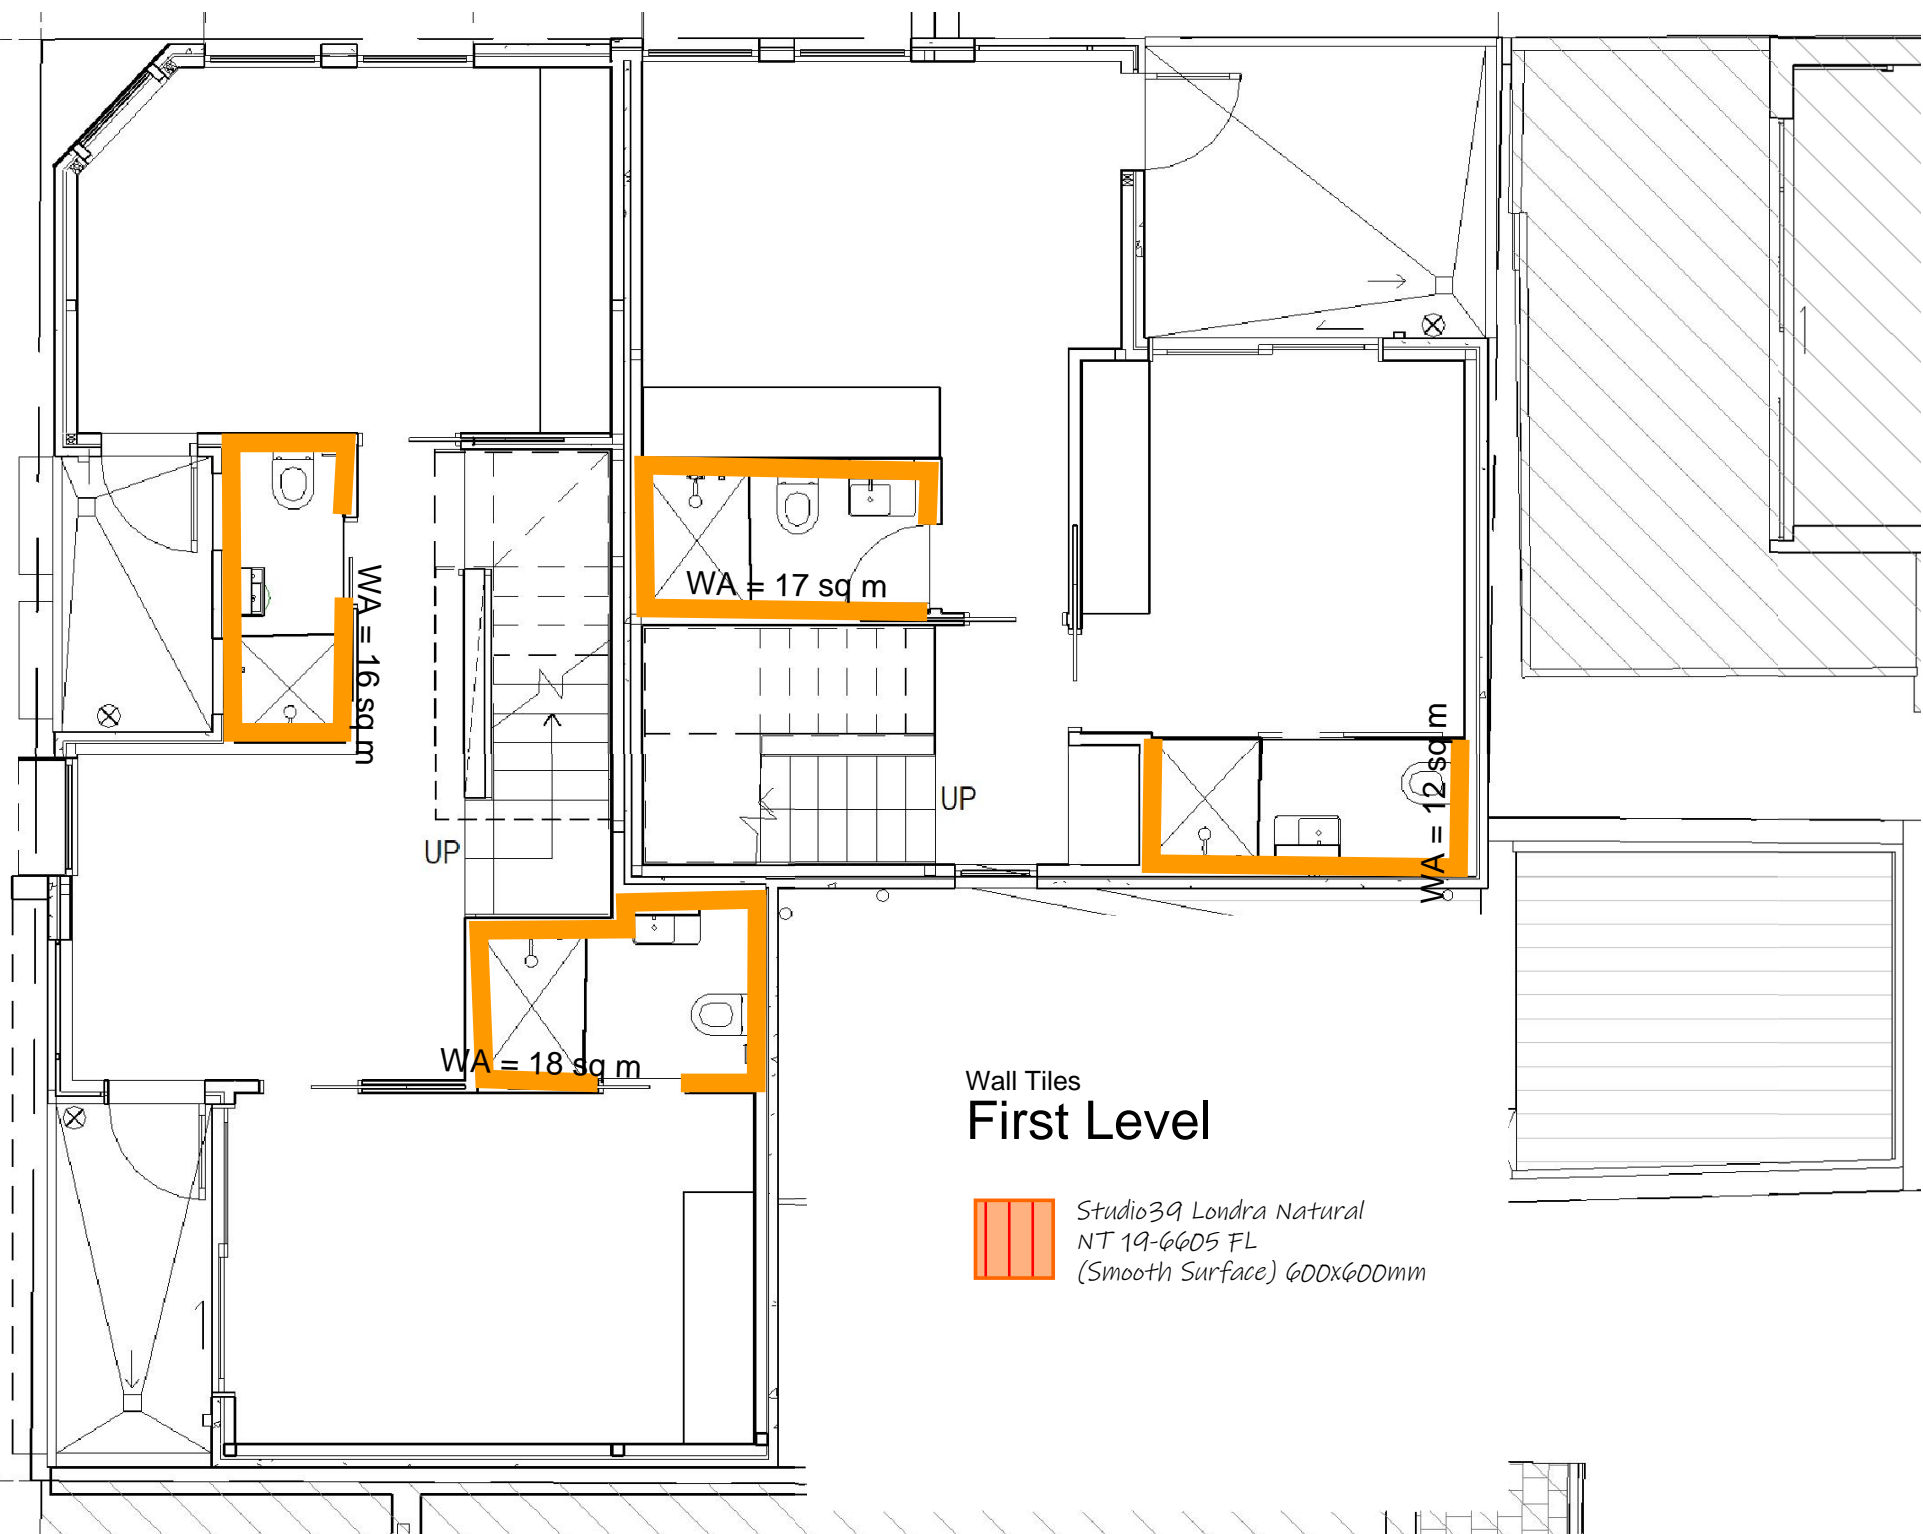

# Wall Tiles Ground Level

Studio39 Londra Natural  
NT 19-6005 FL  
(Smooth Surface) 600x600mm

WA = 12 sq m

WA = 8 sq m

WA = 0 sq m

WA = 18 sq m

Wall Tiles  
**First Level**

-  *Studio39 Londra Natural*  
*NT 19-6605 FL*  
*(Smooth Surface) 600x600mm*

Wall Tiles  
**Second Level**

 Studio39 Londra Natural  
NT 19-6605 FL  
(Smooth Surface) 600x600mm