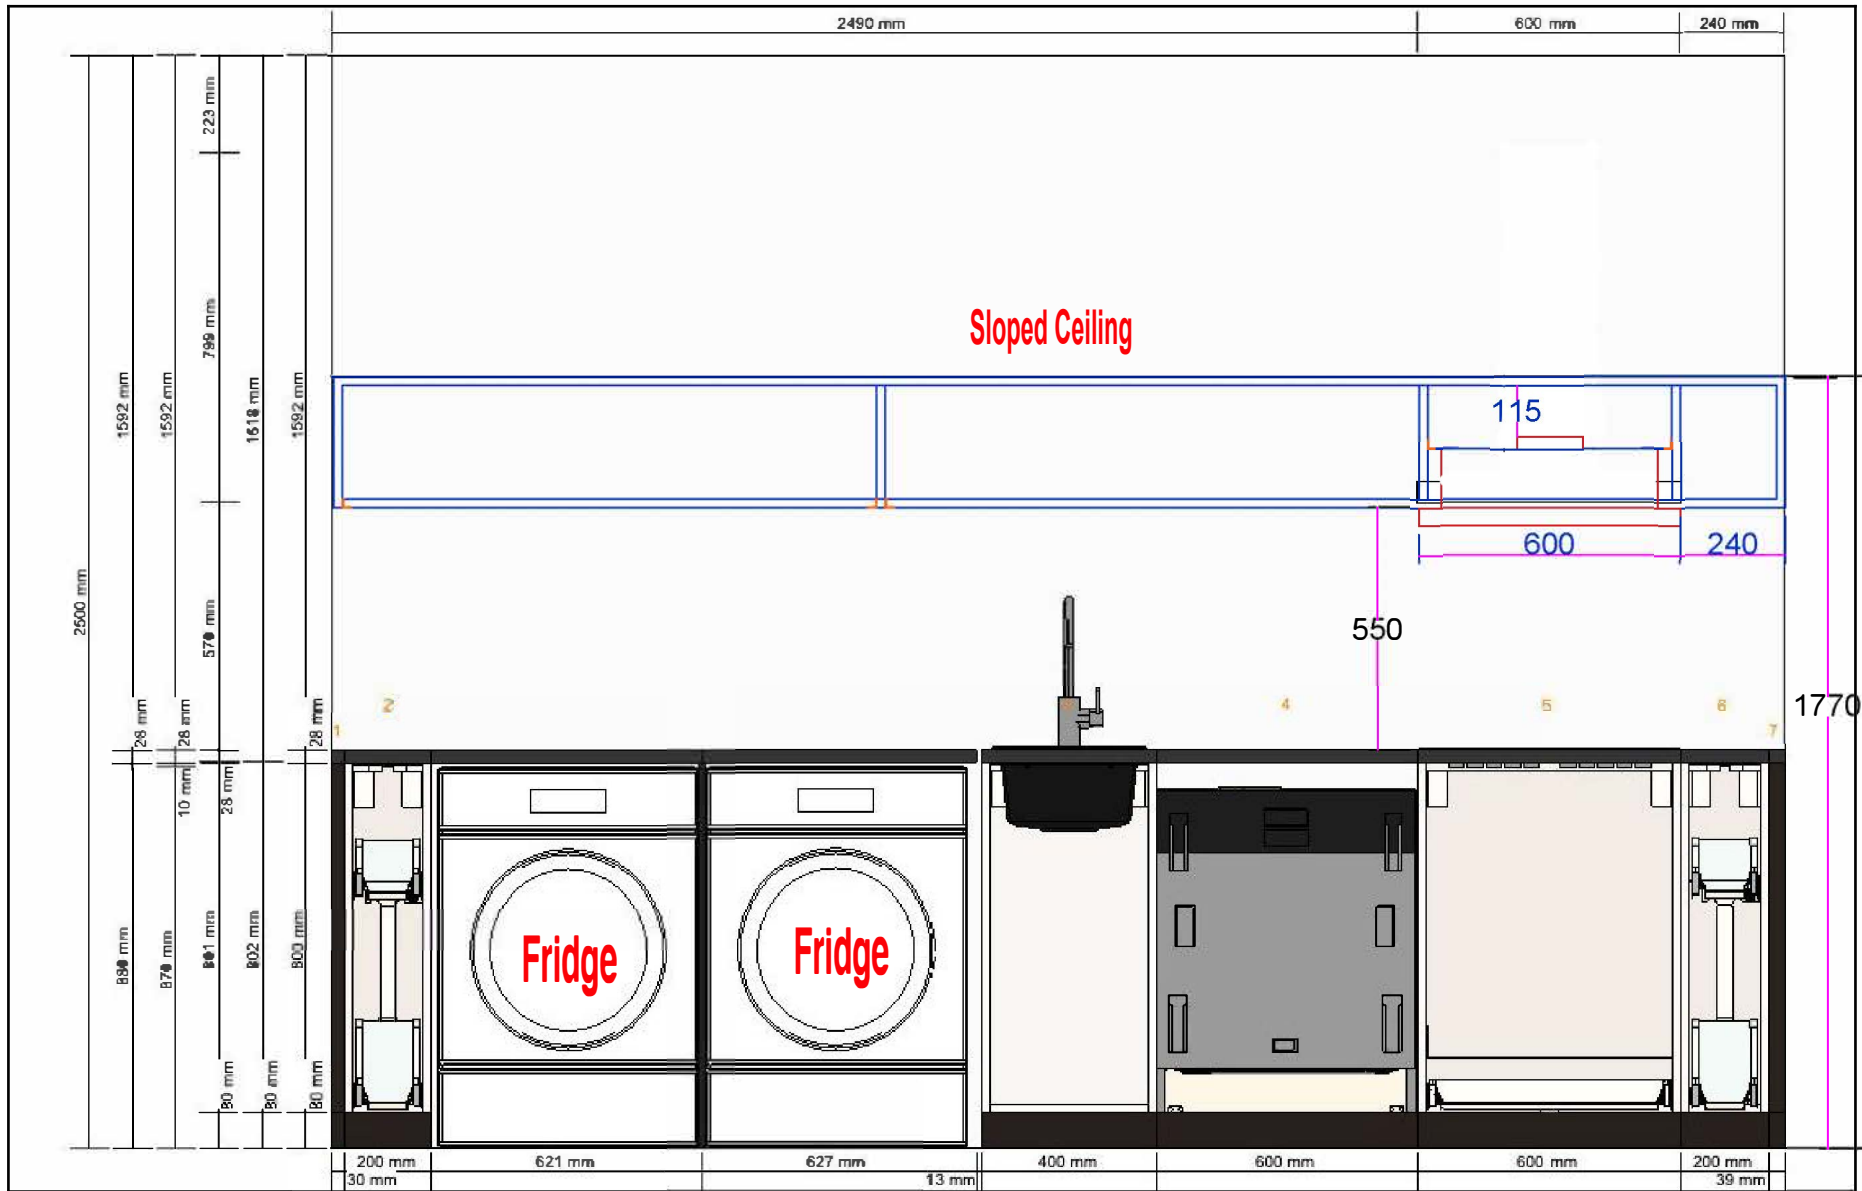

Raphael Street
Level 2
Kitchen

Langridge Street
Level 2
Kitchen

Raphael Street
Ground Level
Laundry

Important
 IKEA cannot accept any liability for the accuracy of measurements or furniture layout. Prices in this program are for products you collect from IKEA, take home and assemble yourself. All requested delivery, assembly and installation services are charged separately and not included in the price. Although we do try to ensure that the information in this program is correct, we apologise for any product alterations that may occur.

Langridge Street
 Ground Level
 Laundry