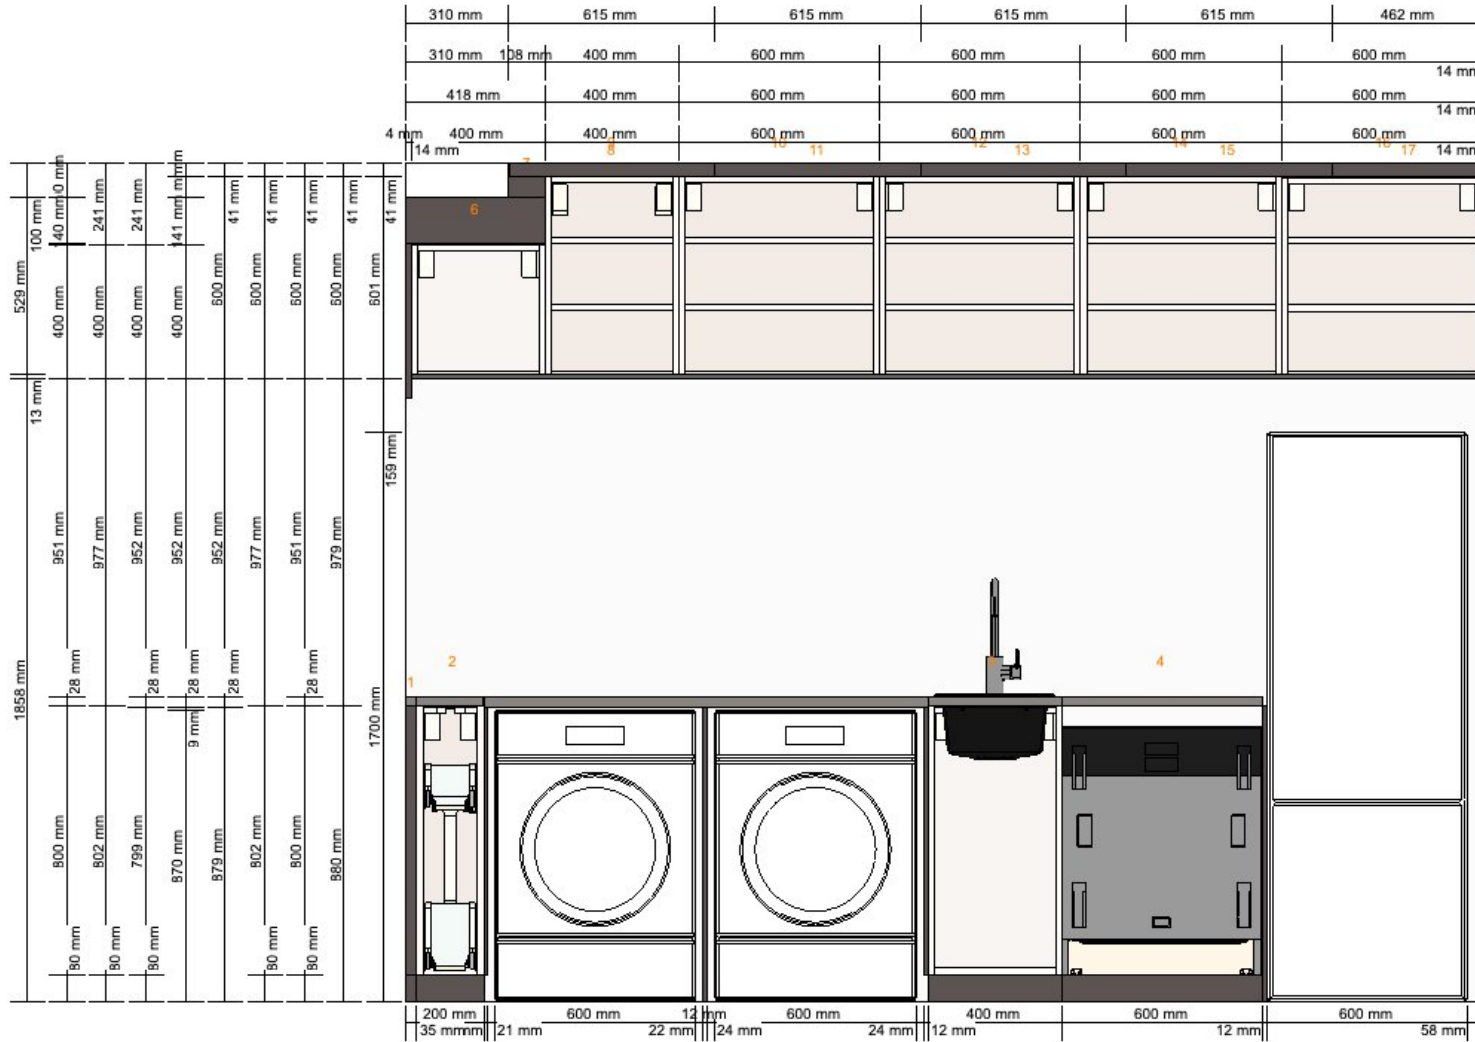

Raphael Street
Level 2
Kitchen

Langridge Street
Level 2
Kitchen

Raphael Street
Ground Level
Laundry

Important
 IKEA cannot accept any liability for the accuracy of measurements or furniture layout. Prices in this program are for products you collect from IKEA, take home and assemble yourself. All requested delivery, assembly and installation services are charged separately and not included in the price. Although we do try to ensure that the information in this program is correct, we apologise for any product alterations that may occur.

Langridge Street
 Ground Level
 Laundry