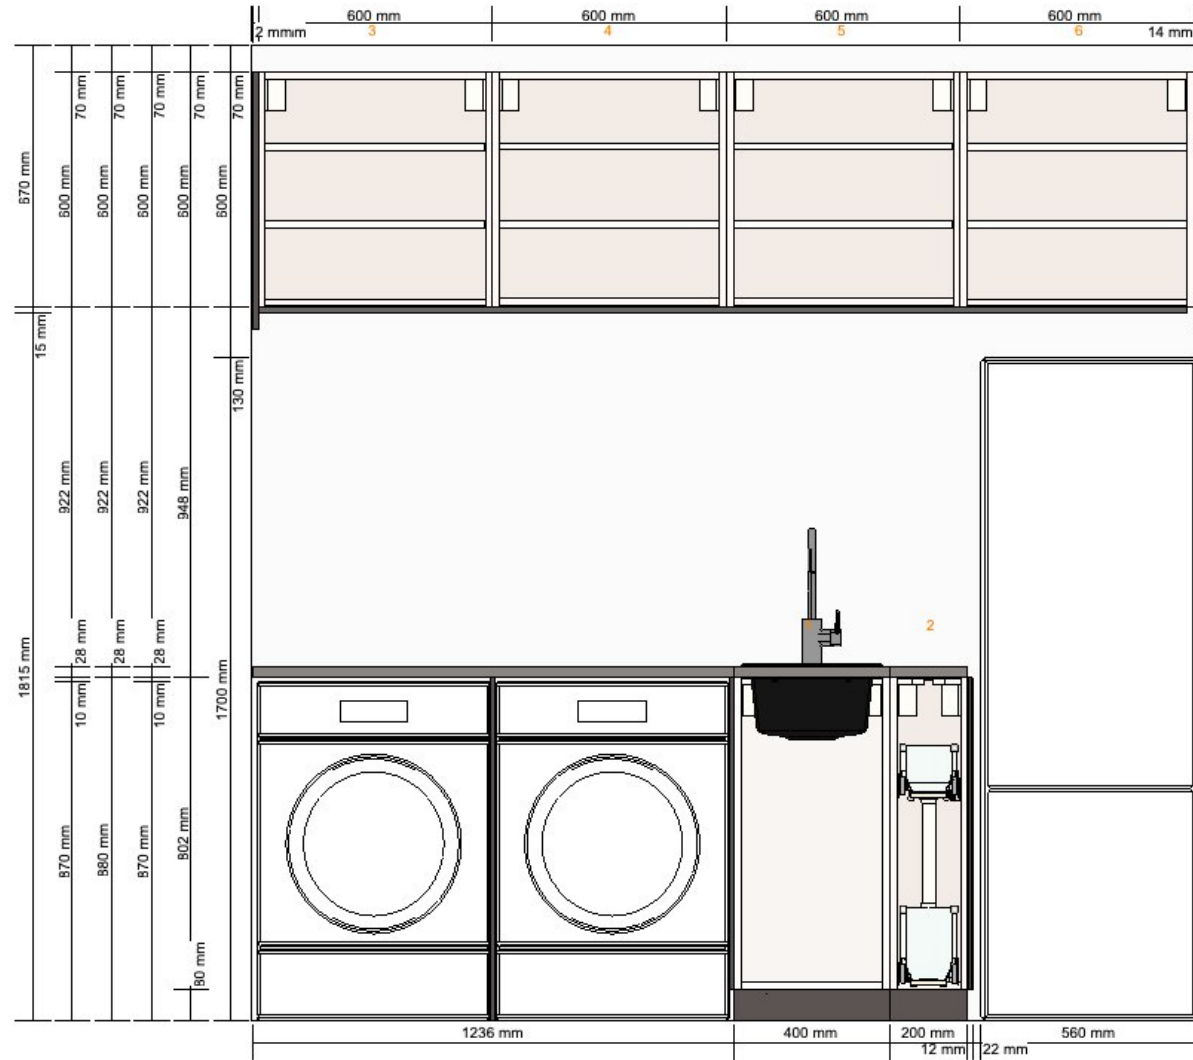

Raphael Street
Level 2
Kitchen

Langridge Street
Level 2
Kitchen

Raphael Street
Ground Level
Laundry

Important
 IKEA cannot accept any liability for the accuracy of measurements or furniture layout. Prices in this program are for products you collect from IKEA, take home and assemble yourself. All requested delivery, assembly and installation services are charged separately and not included in the price. Although we do try to ensure that the information in this program is correct, we apologise for any product alterations that may occur.

Langridge Street
 Ground Level
 Laundry