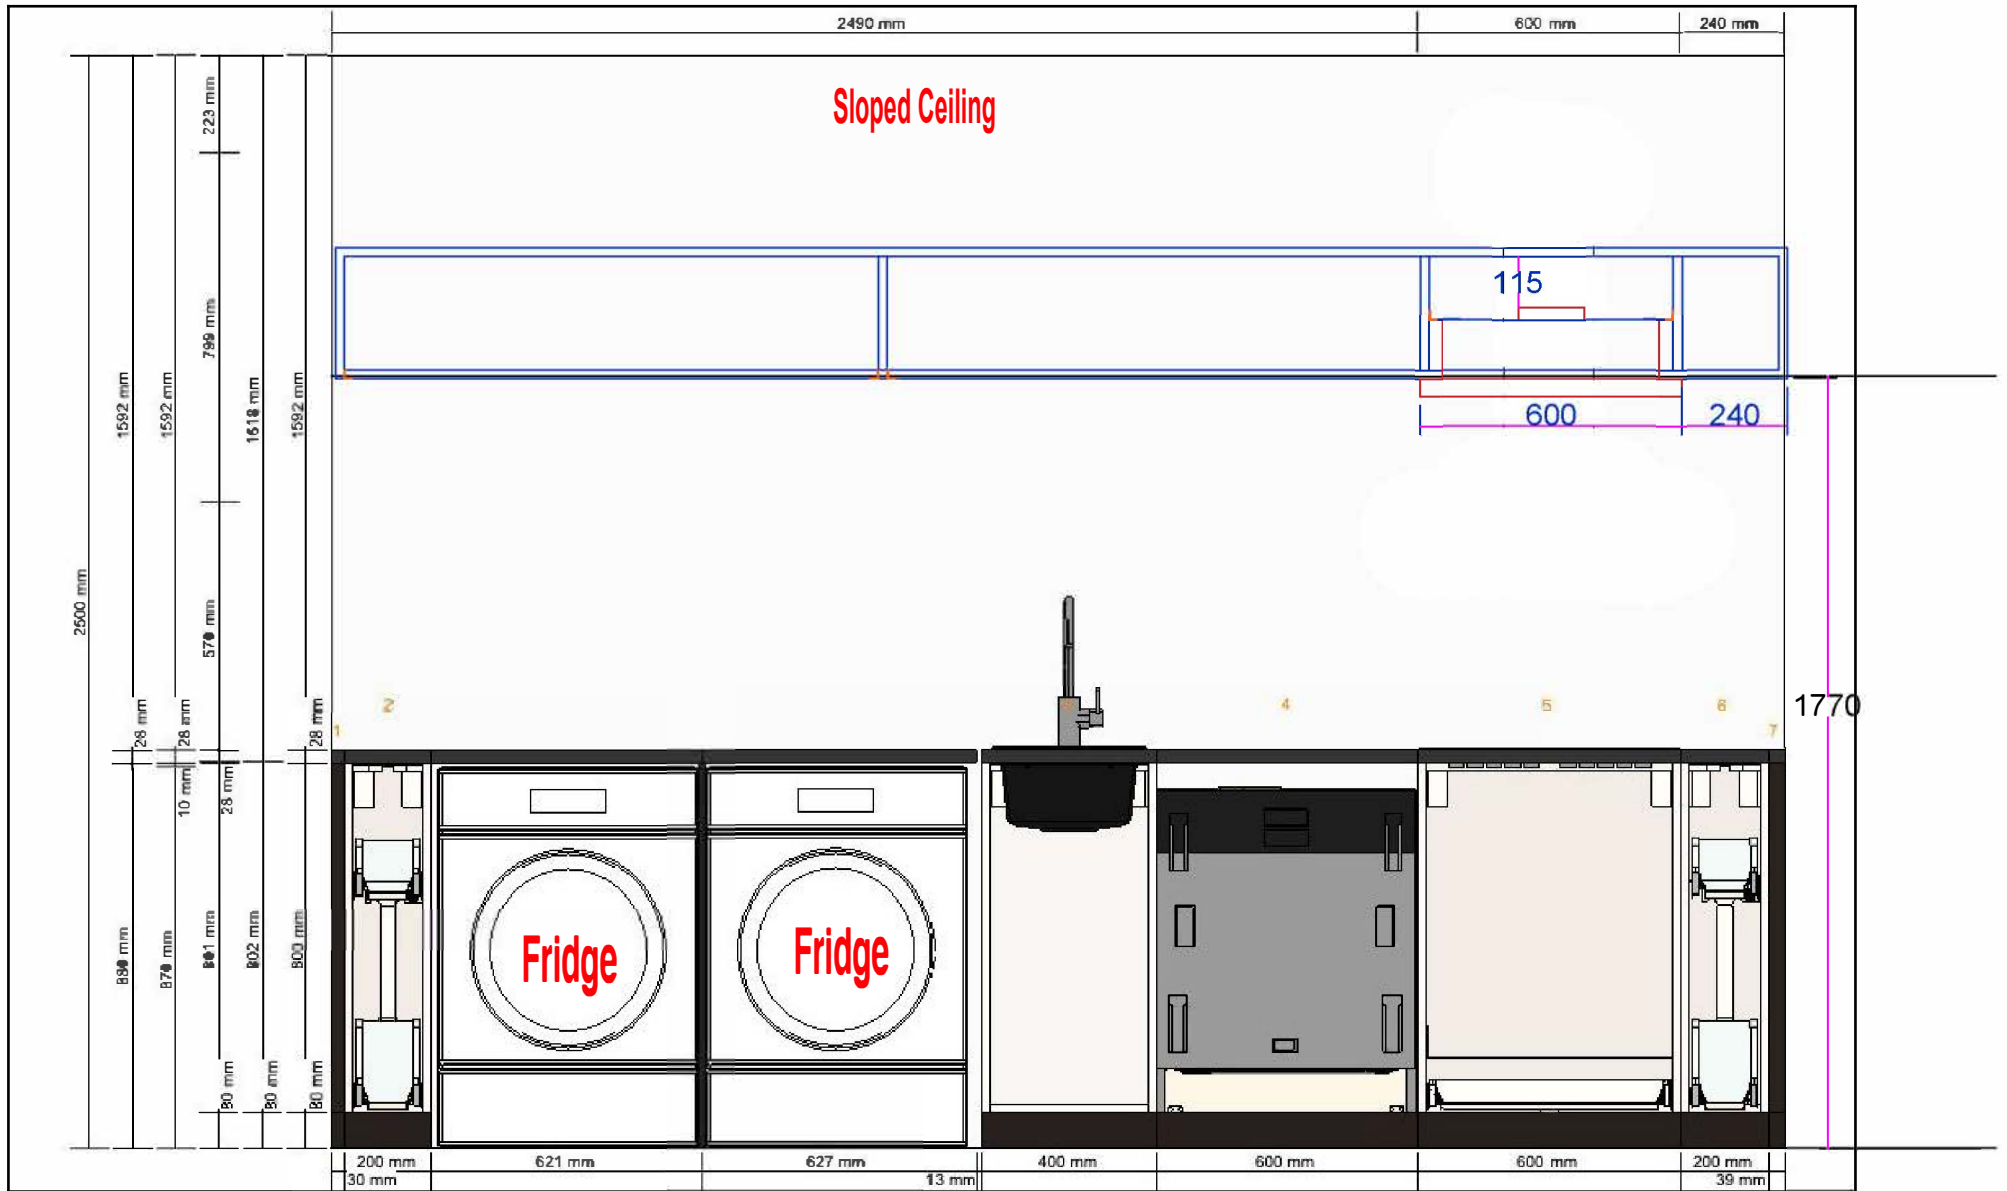

Raphael Street  
Level 2  
Kitchen

Langridge Street  
Level 2  
Kitchen

Raphael Street  
Ground Level  
Laundry

**Important**  
 IKEA cannot accept any liability for the accuracy of measurements or furniture layout. Prices in this program are for products you collect from IKEA, take home and assemble yourself. All requested delivery, assembly and installation services are charged separately and not included in the price. Although we do try to ensure that the information in this program is correct, we apologise for any product alterations that may occur.

Langridge Street  
 Ground Level  
 Laundry