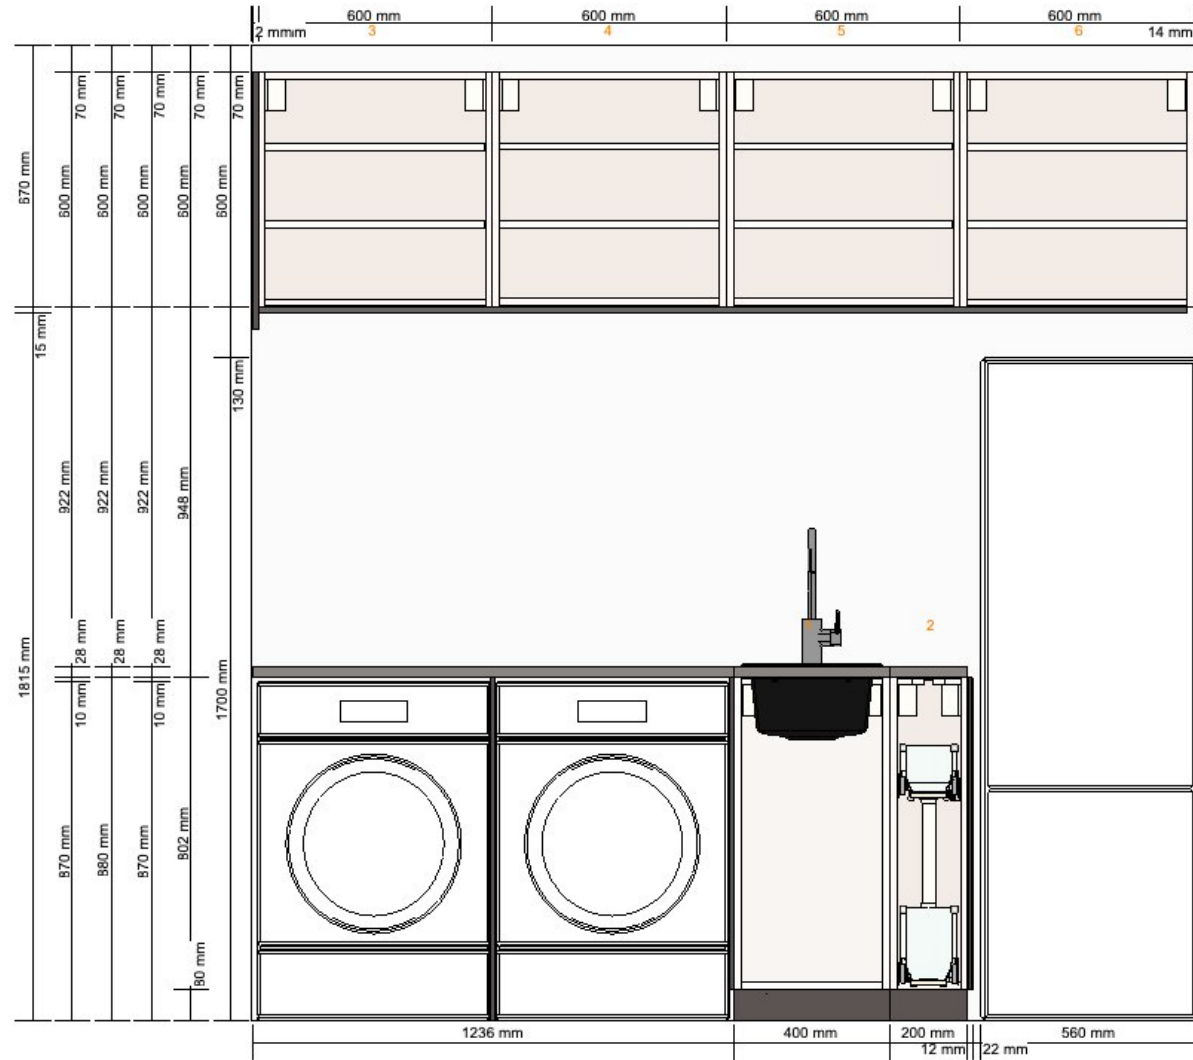

Raphael Street  
Level 2  
Kitchen

Langridge Street  
Level 2  
Kitchen

Raphael Street  
Ground Level  
Laundry

**Important**  
 IKEA cannot accept any liability for the accuracy of measurements or furniture layout. Prices in this program are for products you collect from IKEA, take home and assemble yourself. All requested delivery, assembly and installation services are charged separately and not included in the price. Although we do try to ensure that the information in this program is correct, we apologise for any product alterations that may occur.

Langridge Street  
 Ground Level  
 Laundry