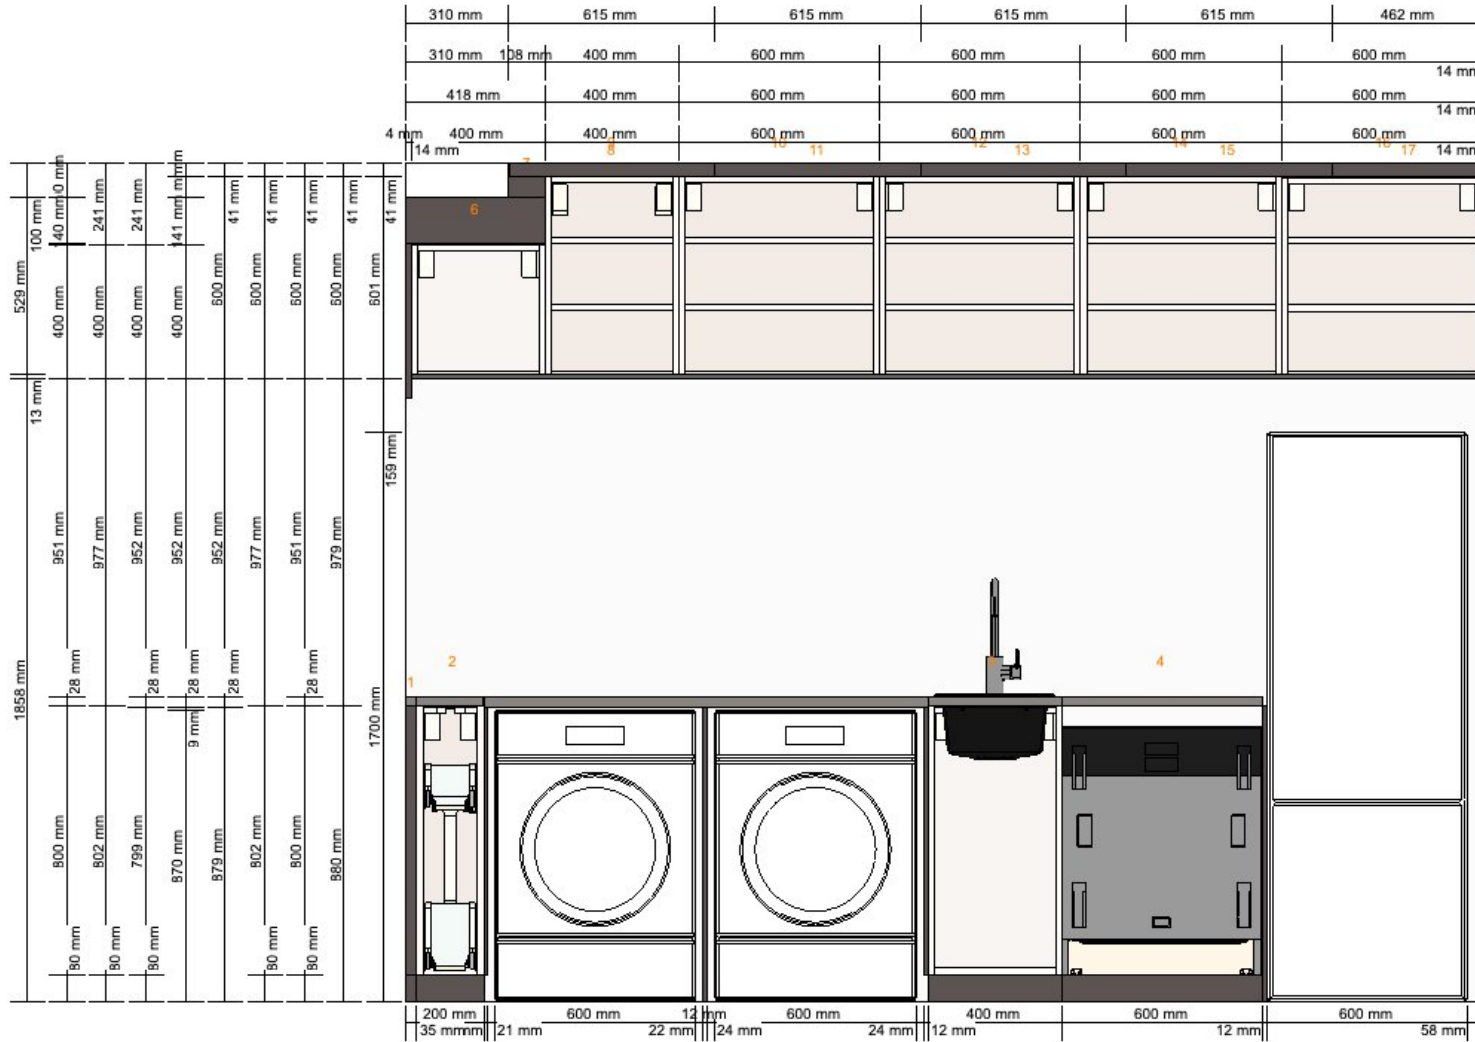

Raphael Street  
Level 2  
Kitchen

Langridge Street  
Level 2  
Kitchen

Raphael Street  
Ground Level  
Laundry

**Important**  
 IKEA cannot accept any liability for the accuracy of measurements or furniture layout. Prices in this program are for products you collect from IKEA, take home and assemble yourself. All requested delivery, assembly and installation services are charged separately and not included in the price. Although we do try to ensure that the information in this program is correct, we apologise for any product alterations that may occur.

Langridge Street  
 Ground Level  
 Laundry