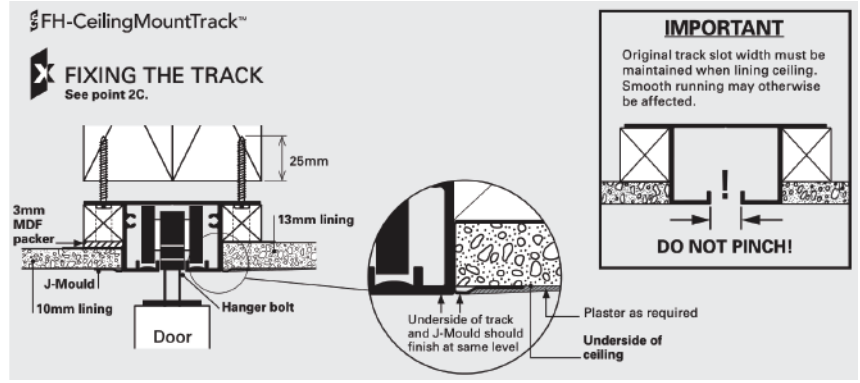

1V Light Sliding New Yorker Door  
Colour : Iron Stone  
Clear Glass

Dimensions  
(as per Builder's specifications)

FCL-FFL 2485 x 1200

Colour = Iron Stone

Reference No : SA 074 732  
Dated : 26 March 2021

Item : 11  
Location : D 33

Page 2 of 2

Client Requirements:

FH-CeilingMount Track  
Full Height Track - Single

<https://www.cavitysliders.com.au/Products/Track-Systems/FH-CeilingMountTrack>

1V Light Sliding New Yorker Door  
Colour : Iron Stone  
Clear Glass

Dimensions  
(as per Builder's specifications)

FCL-FFL 2485 x 1600

Colour = Iron Stone