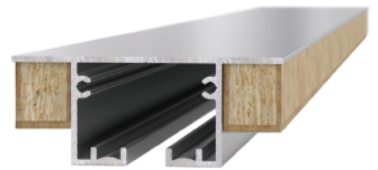

Reference No : SA 074 732  
Dated : 26 March 2021

Item : 6  
Location : D 32

Page 1 of 2

Client Requirements:

FH-CeilingMount Track  
Full Height Track - Single

<https://www.cavitysliders.com.au/Products/Track-Systems/FH-CeilingMountTrack>

1V Light Sliding New Yorker Door  
Colour : Iron Stone  
Clear Glass

Dimensions  
(as per Builder's specifications)

FCL-FFL 2485 x 1200

Colour = Iron Stone

Reference No : SA 074 732  
Dated : 26 March 2021

Item : 11  
Location : D 33

Page 2 of 2

Client Requirements:

FH-CeilingMount Track  
Full Height Track - Single

<https://www.cavitysliders.com.au/Products/Track-Systems/FH-CeilingMountTrack>

1V Light Sliding New Yorker Door  
Colour : Iron Stone  
Clear Glass

Dimensions  
(as per Builder's specifications)

FCL-FFL 2485 x 1600

Colour = Iron Stone