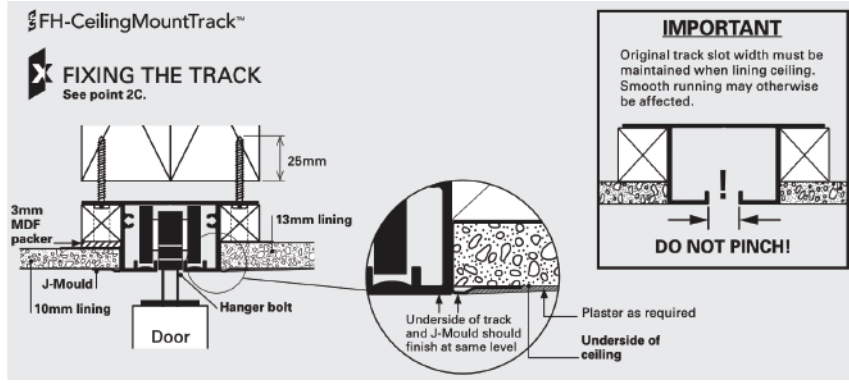

Reference No : SA 074 732  
Dated : 26 March 2021

Item : 6  
Location : D 32

Page 1 of 2

Client Requirements:

FH-CeilingMount Track  
Full Height Track - Single

<https://www.cavitysliders.com.au/Products/Track-Systems/FH-CeilingMountTrack>

1V Light Sliding New Yorker Door  
Colour : Iron Stone  
Clear Glass

Dimensions  
(as per Builder's specifications)

FCL-FFL 2485 x 1200

Colour = Iron Stone

Reference No : SA 074 732  
Dated : 26 March 2021

Item : 11  
Location : D 33

Page 2 of 2

Client Requirements:

FH-CeilingMount Track  
Full Height Track - Single

<https://www.cavitysliders.com.au/Products/Track-Systems/FH-CeilingMountTrack>

1V Light Sliding New Yorker Door  
Colour : Iron Stone  
Clear Glass

Dimensions  
(as per Builder's specifications)

FCL-FFL 2485 x 1600

Colour = Iron Stone