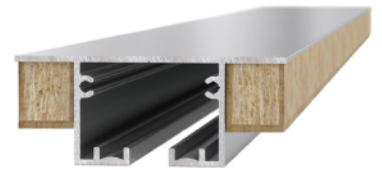

1V Light Sliding New Yorker Door  
Colour : Iron Stone  
Clear Glass

Dimensions  
(as per Builder's specifications)

FCL-FFL 2485 x 1200

Colour = Iron Stone

Reference No : SA 074 732  
Dated : 26 March 2021

Item : 11  
Location : D 33

Page 2 of 2

Client Requirements:

FH-CeilingMount Track  
Full Height Track - Single

<https://www.cavitysliders.com.au/Products/Track-Systems/FH-CeilingMountTrack>

1V Light Sliding New Yorker Door  
Colour : Iron Stone  
Clear Glass

Dimensions  
(as per Builder's specifications)

FCL-FFL 2485 x 1600

Colour = Iron Stone