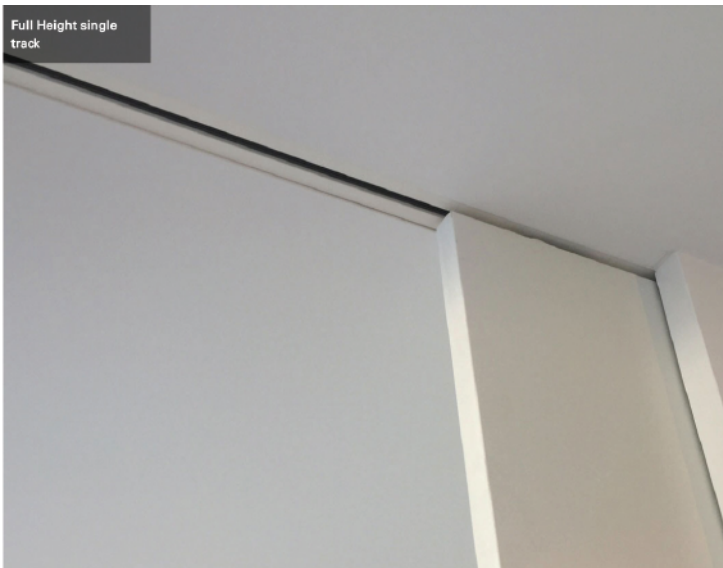

Reference No : SA 074 732  
Dated : 26 March 2021

Item : 6  
Location : D 32

Page 1 of 2

Client Requirements:

FH-CeilingMount Track  
Full Height Track - Single

<https://www.cavitysliders.com.au/Products/Track-Systems/FH-CeilingMountTrack>

1V Light Sliding New Yorker Door  
Colour : Iron Stone  
Clear Glass

Dimensions  
(as per Builder's specifications)

FCL-FFL 2485 x 1200

Colour = Iron Stone

Reference No : SA 074 732  
Dated : 26 March 2021

Item : 11  
Location : D 33

Page 2 of 2

Client Requirements:

FH-CeilingMount Track  
Full Height Track - Single

<https://www.cavitysliders.com.au/Products/Track-Systems/FH-CeilingMountTrack>

1V Light Sliding New Yorker Door  
Colour : Iron Stone  
Clear Glass

Dimensions  
(as per Builder's specifications)

FCL-FFL 2485 x 1600

Colour = Iron Stone